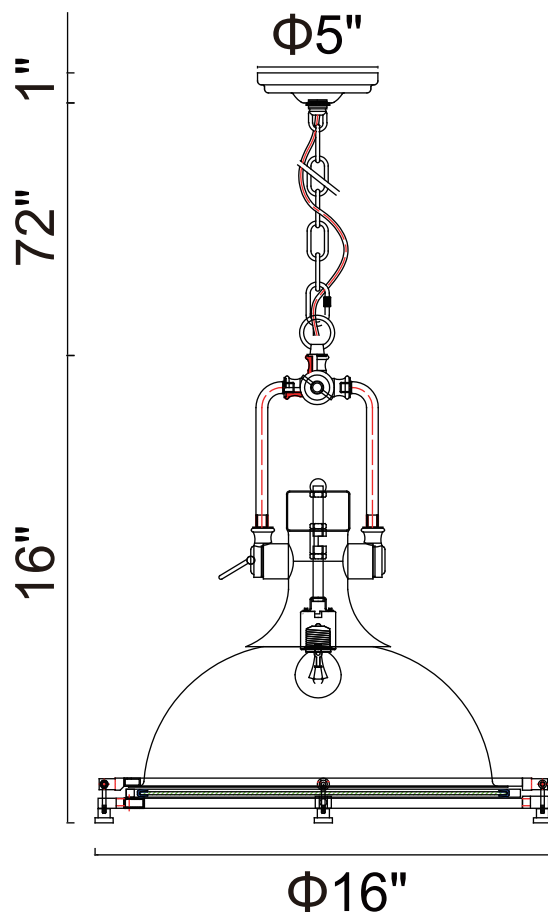

# CWI LIGHTING

BRIGHTER LIVING. SIMPLIFIED.

PROJECT: \_\_\_\_\_  
 FIXTURE TYPE: \_\_\_\_\_  
 LOCATION: \_\_\_\_\_  
 CONTACT/PHONE: \_\_\_\_\_

Item	9602P16-1-601
Collection	SHOW
Finish	Chrome
Glass	-----
Crystal	-----
Input	120V AC,60HZ,AC

Shade	-----
Length/Dia.	17"
Width/Ext.	-----
Height	21"
Maximum	92"
Lumens	-----

Light Source	E26
Bulb Info.	1×60W
Included	-----
Dimmable	No
Color	-----
Weight	