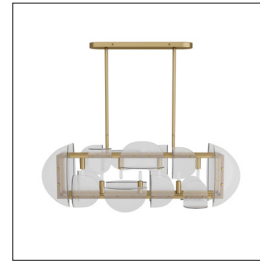

ARTERIOS

TILLEY CHANDELIER

DRI01
H: 19 IN, W: 42.5 IN, D: 14.5 IN
Antique Brass
Contract Suitable As Is

Our stylized Tilley chandelier dresses up a space and harmonizes effortlessly with any design style. The linear fixture is created with a rectangular box construction in antique-brass finished iron. Circular shapes of textured clear glass are folded and affixed at various angles and planes, casting light that dances around a room. The piece is fitted with a dual pipe suspension and a capsule-shaped canopy in antique brass. Damp-rated, although limited covered outdoor conditions may affect finish.

APPEARANCE

Material	Glass, Iron
Material Type	Textured
Finish	Clear
Top Coat/Sealant	true

DIMENSIONS

Chandelier	H: 15 IN, D: 14.5 IN
Minimum Hanging Height	19 IN
Maximum Hanging Height	49 IN
Canopy	H: 1 IN, W: 22 IN, D: 4.5 IN