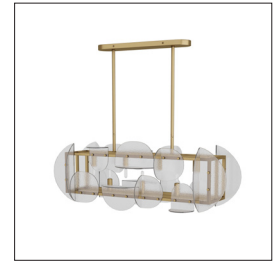

ARTERIOS

TILLEY CHANDELIER

DRI01
H: 19 IN, W: 42.5 IN, D: 14.5 IN
Antique Brass
Contract Suitable As Is

Our stylized Tilley chandelier dresses up a space and harmonizes effortlessly with any design style. The linear fixture is created with a rectangular box construction in antique-brass finished iron. Circular shapes of textured clear glass are folded and affixed at various angles and planes, casting light that dances around a room. The piece is fitted with a dual pipe suspension and a capsule-shaped canopy in antique brass. Damp-rated, although limited covered outdoor conditions may affect finish.

APPEARANCE

Material	Glass, Iron
Material Type	Textured
Finish	Clear
Top Coat/Sealant	true

DIMENSIONS

Chandelier	H: 15 IN, D: 14.5 IN
Minimum Hanging Height	19 IN
Maximum Hanging Height	49 IN
Canopy	H: 1 IN, W: 22 IN, D: 4.5 IN