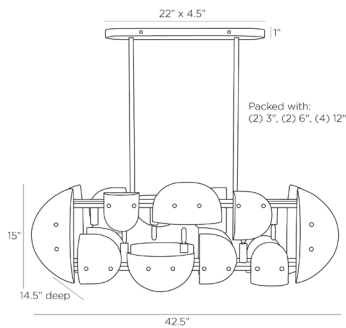

ARTERIOS

TILLEY CHANDELIER

DRI01
H: 19 IN, W: 42.5 IN, D: 14.5 IN
Antique Brass
Contract Suitable As Is

Our stylized Tilley chandelier dresses up a space and harmonizes effortlessly with any design style. The linear fixture is created with a rectangular box construction in antique-brass finished iron. Circular shapes of textured clear glass are folded and affixed at various angles and planes, casting light that dances around a room. The piece is fitted with a dual pipe suspension and a capsule-shaped canopy in antique brass. Damp-rated, although limited covered outdoor conditions may affect finish.

APPEARANCE

Material	Glass, Iron
Material Type	Textured
Finish	Clear
Top Coat/Sealant	true

DIMENSIONS

Chandelier	H: 15 IN, D: 14.5 IN
Minimum Hanging Height	19 IN
Maximum Hanging Height	49 IN
Canopy	H: 1 IN, W: 22 IN, D: 4.5 IN

WIRING

Rating	Damp
Suggested Bulb Type	T6
Cord	10 FT, Black, SVT
Socket	7, Type B - E12
Photographed Bulb	Small Clear Tubular Bulb
Maximum Watt	25
Voltage	110-120 V

CERTIFICATIONS

Certifications	Mexico Australia, United States, Canada
----------------	--------------------------------------------

COMPLIANCY

UL/ETL	Yes
RoHS	false

SHIPPING

Shipping Requirements	TruckShip
Product Weight	45 LBS
Gross Weight 1	76 LBS
Gross Weight 2	0 LBS
Shipping Box 1	H: 37.4 IN, L: 12.6 IN, W: 26.77 IN
Shipping Box 2	H: 0 IN, L: 0 IN, W: 0 IN