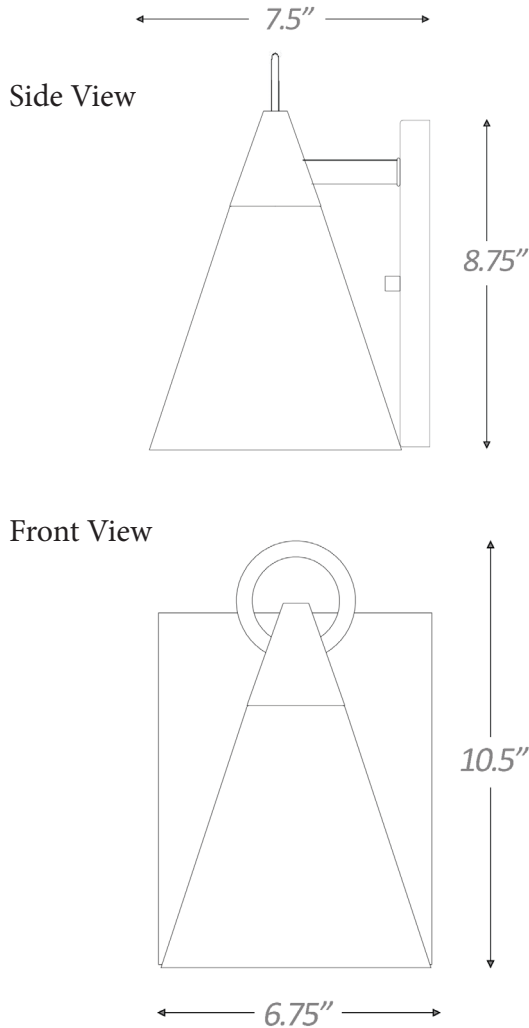

1040BK

DEWITT 1-LIGHT WALL LANTERN

Description:	Dewitt 1-light wall lantern
Finish:	Matte Black
Dimensions:	6.75" W x 10-1/2" H x 7-1/2" ext. Height on center: 6"
Bulbs:	1-100W med.
Certification:	cETL / wet location

Material:	Steel
Glass:	Champagne Seedy
Back Plate Dimensions:	6.75" W x 8.75" H
Chain/Wire:	NA
Additional Finishes:	NA