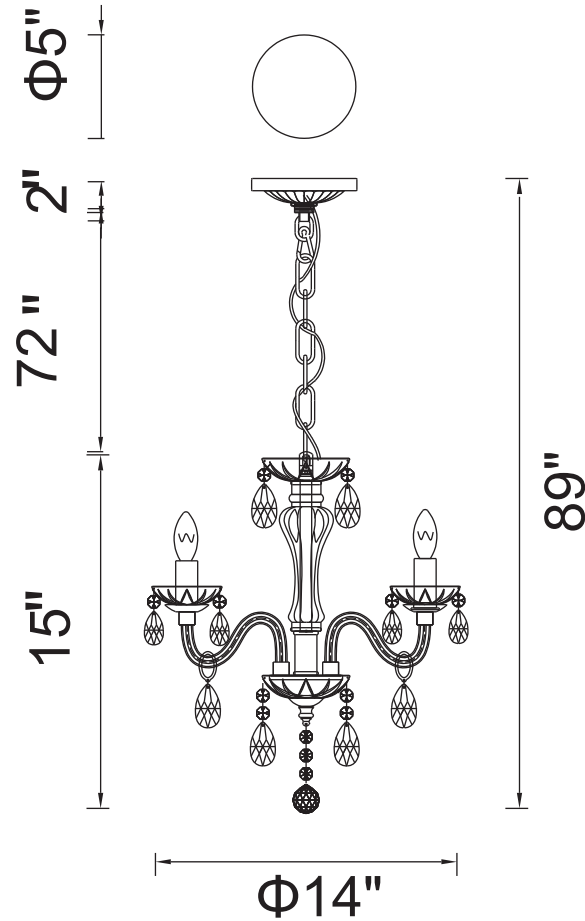

PROJECT: _____

FIXTURE TYPE: _____

LOCATION: _____

CONTACT/PHONE: _____

Item	8273P14C-4
Collection	PRINCETON
Finish	Chrome
Glass	-----
Crystal	Clear
Input	120V AC,60HZ,AC

Shade	-----
Length/Dia.	14"
Width/Ext.	-----
Height	15"
Maximum	89"
Lumens	-----

Light Source	E12
Bulb Info.	4x60W
Included	-----
Dimmable	Yes
Color	-----
Weight	