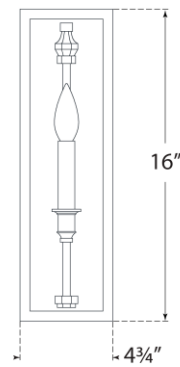

TEAR SHEET

Mykonos Medium Sconce

Item # CHD 2560AB

Designer: Chapman & Myers

Height: 16"

Width: 4.75"

Extension: 7"

Backplate: 4.75" x 16" Rectangle

Finishes: AB, AI, GI, PN

Socket: E12 Candelabra

Wattage: 5.5 LED C11

Note: UL Only | CHS104NP Sold Separately

Top View

Side View

Front View