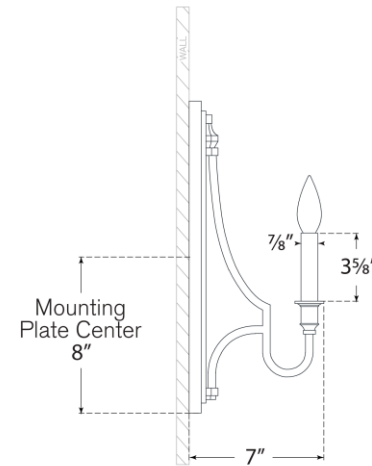

TEAR SHEET

Mykonos Medium Sconce

Item # CHD 2560AB

Designer: Chapman & Myers

Height: 16"

Width: 4.75"

Extension: 7"

Backplate: 4.75" x 16" Rectangle

Finishes: AB, AI, GI, PN

Socket: E12 Candelabra

Wattage: 5.5 LED C11

Note: UL Only | CHS104NP Sold Separately

Top View

Side View

Front View