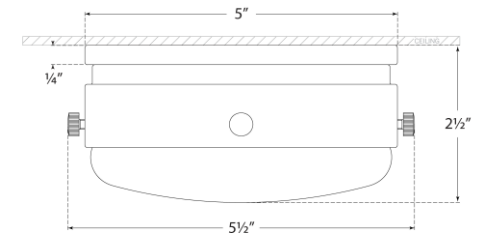

TEAR SHEET

Hicks 5.5" Solitaire Flush Mount

Item # TOB 4062HAB-WG

Designer: Thomas O'Brien

Height: 2.5"

Width: 5.5"

Finishes: AN, BZ/HAB, HAB, PN

Glass Options: WG

Socket: Dedicated LED

Wattage: 12w (1100lm)

Weight: 1 Pound

Front View