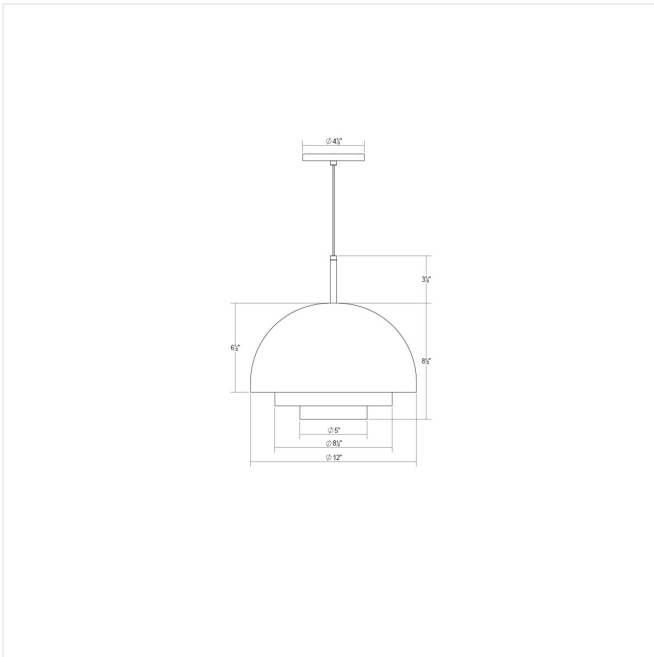

# Modern Tiers 12" Dome LED Pendant Spec Sheet

SKU: 3522.03

Modern Tiers Pendants celebrate pure modern geometry and functional simplicity. Smooth, muted concentric tiered rings—domed or in a flat drum shape—channel light downward, creating an illuminating LED glow within a sculptural form. Scaled for residential, hospitality and commercial settings for an enduring modern presence.

## Dimensions

Height:	12"
Diameter:	12"
Canopy/Backplate/Base:	4.5"
Hanging Details:	20' Adjustable Cord
Shape:	Dome
Size:	12"
Canopy/Backplate/Base Height:	0.5"