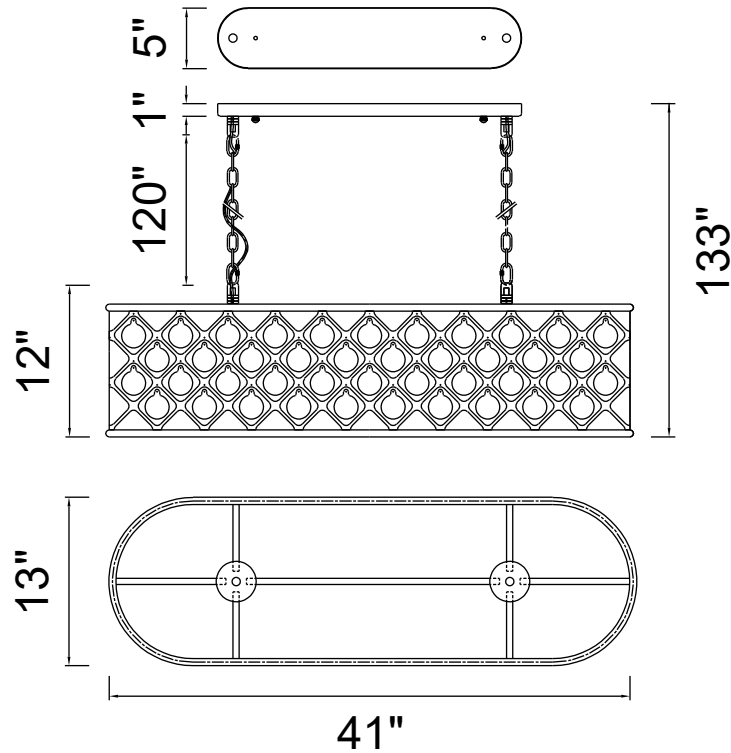

PROJECT: _____

FIXTURE TYPE: _____

LOCATION: _____

CONTACT/PHONE: _____

Item	9862P41-6-101
Collection	REYesUS
Finish	Black
Glass	-----
Crystal	Clear
Input	120V AC,60HZ,AC

Shade	-----
Length/Dia.	41"
Width/Ext.	13"
Height	12"
Maximum	133"
Lumens	-----

Light Source	E12
Bulb Info.	6×60W
Included	-----
Dimmable	Yes
Color	-----
Weight	