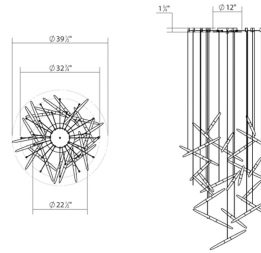

Project:

Ballet LED Chandelier Spec Sheet

SKU: 2897.16 Learn more at:
<https://sonnemanlight.com/ballet-led-chandelier>

Description: Poised in opposing positions, softly tapered acrylic forms radiate LED illumination. Asymmetrically counterbalanced, these double tapered elements are arranged in a symmetrical cluster to form a dazzling luminous dance of interactivity. Suspended from a single multi-arm canopy or mounted individually to the ceiling in a radial pattern allows for scaling of the diameter of the fixture.

Type #:

Dimensions

Height:	3.25"
Diameter:	48.5"
Canopy/Backplate/Base:	14"
Hanging Details:	10" Adjustable Cord
Shape:	Swag
Size:	24-Light
Canopy/Backplate/Base Height:	1.75"

Electrical Specs

Bulb(s) Included?:	Yes
Bulb 1 Type:	Integral LED
Bulb Quantity:	24
Input Voltage:	120-277VAC
Wattage:	110
Initial Lumens:	14780
Delivered Lumens:	10340
Color Temperature:	3000K
CRI:	90
Power Supply Type:	Driver
Power Supply Quantity:	2
Power Supply Location:	Canopy
Dimming Type:	TRIAC & ELV @120V / 0-10V
Bulb Max Wattage:	110

Installation

Installation:	Licensed electrician required
Sloped Ceiling Compatible?:	Compatible
Minimum Hanging Height:	5.5"

Shipping

Carton 1 L x W x H:	23" X 23" X 8"
Carton 1 Gross Weight:	31 LBS
Fixture Weight:	27