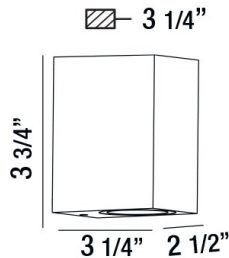

TREK, LED OUTDOOR WALL MOUNT

Options Available

ITEM NO.	FINISH	SHADE
28291-015	MARINE GREY	FROST GLASS
28291-022	GRAPHITE GREY	FROST GLASS

PRODUCT DETAILS

No.	:	28291-015
Product Color	:	MARINE GREY
Shade / Accent Colour	:	FROST GLASS
Width	:	2.5"
Height	:	3.75"
Ext	:	3.25"
Weight	:	1lbs

Light Direction	:	Down
Canopy / Backplate Length	:	2.21"
Canopy / Backplate Width	:	3.41"
Driver	:	Electronic driver 120V 50/60Hz
Adjustable Lamp Head	:	No
IP Rating	:	54
Location	:	WET
Approval	:	
Title 24	:	Yes