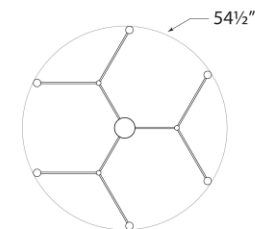

TEAR SHEET

Brenta Grande Chandelier

Item # ARN 5472PN-CG

Designer: AERIN

O/A Height: 55.5"

Fixture Height: 32"

Min. Custom Height: 44"

Width: 54.5"

Canopy: 5.5" Round

Finishes: BZ, HAB, PN

Glass Options: WG

Socket: Dedicated LED

Wattage: 45w (3600lm)

Weight: 66 Pounds

Note: Custom Height Available

Top View

Front View