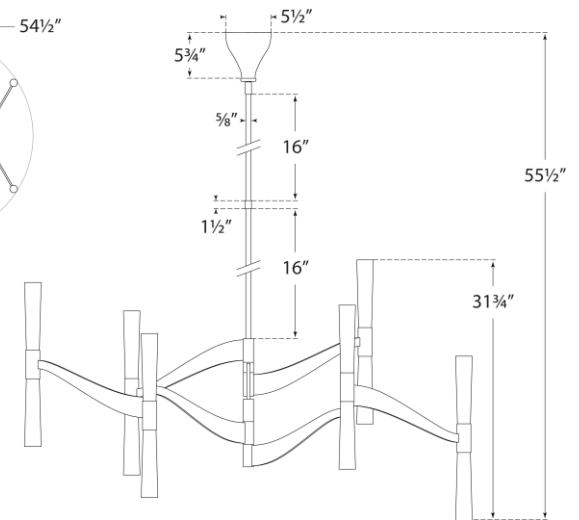

TEAR SHEET

Brenta Grande Chandelier

Item # ARN 5472PN-CG

Designer: AERIN

O/A Height: 55.5"

Fixture Height: 32"

Min. Custom Height: 44"

Width: 54.5"

Canopy: 5.5" Round

Finishes: BZ, HAB, PN

Glass Options: WG

Socket: Dedicated LED

Wattage: 45w (3600lm)

Weight: 66 Pounds

Note: Custom Height Available

Top View

Front View