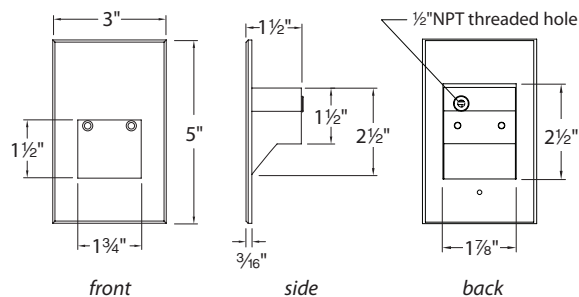

Fixture Type:

Catalog Number:

Project: _____

Location: _____