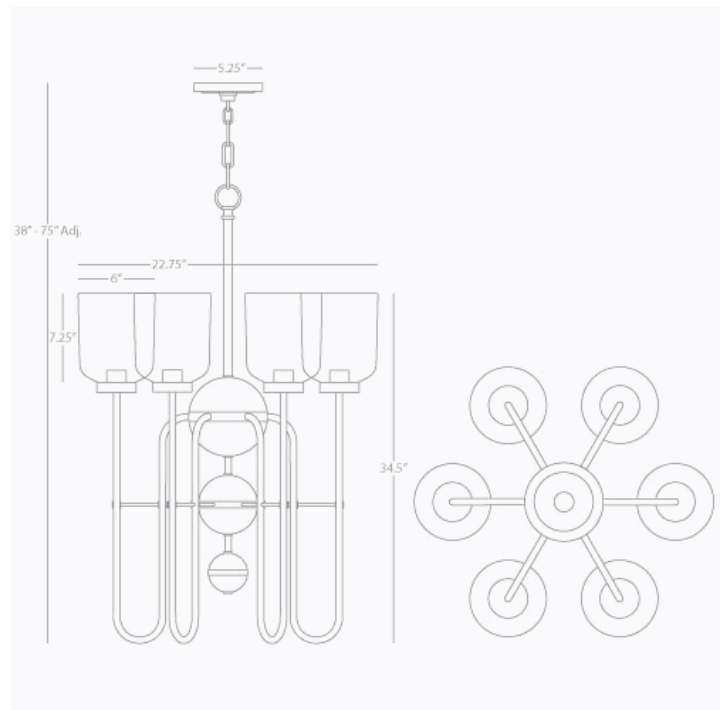

WILLIAMSBURG

TYRIE

Z410

Chandelier

6-100W Max.

Bulb Type: A

Direct Wire

Deep Patina Bronze Finish

Clear Glass Shades

Susp. Hardware: 1 pc 5/8" X 12" Extension Rod & 3' of

Chain

Shown with Historical Bulbs SOLD SEPARATELY (Style

BUL06)

FINISH OPTIONS:

410 - Antique Brass

D410 - Dark Antique Nickel