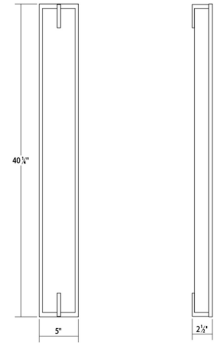

### Dimensions

Height:	40"
Width:	5"
Extends:	2.75"
Minimum Extension:	2.75"
Maximum Extension:	2.75"
Size:	40"
Canopy/Backplate/Base Width:	5
Canopy/Backplate/Base Depth:	0.5
Canopy/Backplate/Base Height:	40

### Shipping

Carton 1 L x W x H:	47" X 10" X 8"
Carton 1 Gross Weight:	13 LBS