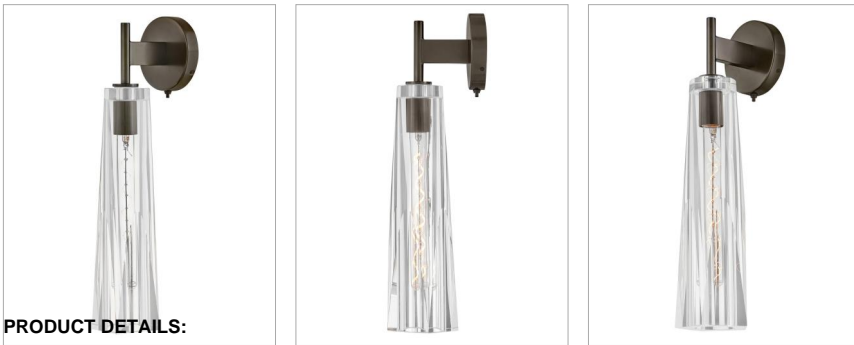

COSETTE

FR31100BX-CL

SINGLE LIGHT SCONCE

With a dramatic but sleek silhouette and elongated crystal-cut sconce shades, Cosette exudes opulent charm. With two luxurious heavy-cut crystal shade options, smokey gray or clear, both beautifully cast a rich, multi-faceted light pattern. Cosette's sconce includes an elegantly concealed on/off switch, making it perfect for bedrooms and intimate spaces pattern.

DETAILS	
FINISH:	Black Oxide with Clear
MATERIAL:	Steel
GLASS:	Clear Crystal
DIMMABLE:	No

DIMENSIONS	
WIDTH:	5"
HEIGHT:	21"
WEIGHT:	13.9lb
BACK PLATE:	5" Dia.
EXTENSION:	6.8"
TOP TO OUTLET:	2.5"

LIGHT SOURCE	
LIGHT SOURCE:	LED Lamp
WATTAGE:	1-10w Med. LED, 60w Equiv.
VOLTAGE:	120v

SHIPPING	
CARTON LENGTH:	27.3
CARTON WIDTH:	11.5
CARTON HEIGHT:	11
CARTON WEIGHT:	15.4

PRODUCT DETAILS:

- Mounting hardware is hidden on the backplate to ensure a clean silhouette
- Suitable for use in dry (indoor) locations as defined by NEC and CEC. Meets United States UL Underwriters Laboratories & CSA Canadian Standards Association Product Safety Standards
- Features On/Off switch
- T9 or T10 bulbs required (not included)
- Striking black finish enhances design