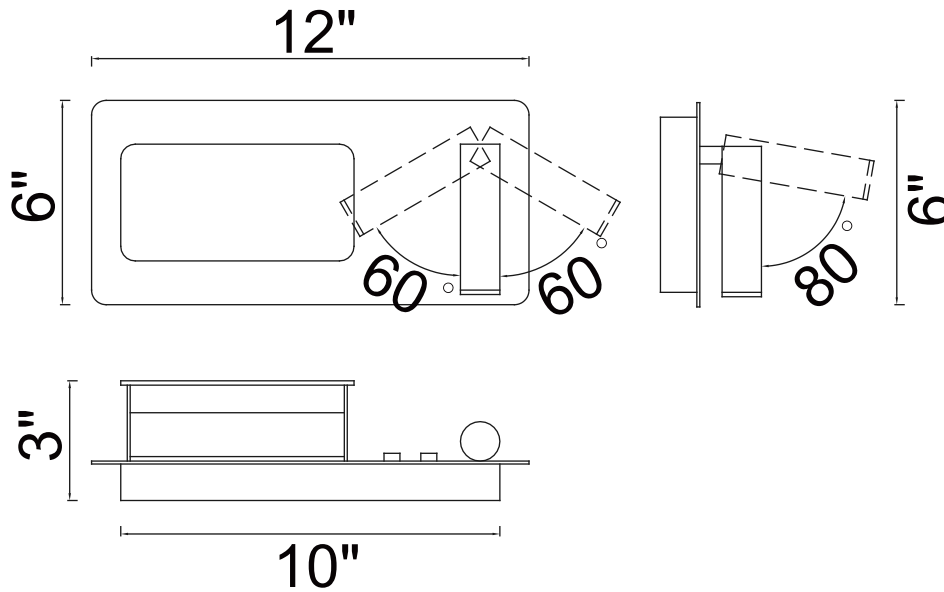

PROJECT: _____
 FIXTURE TYPE: _____
 LOCATION: _____
 CONTACT/PHONE: _____

Item	1237W12-101
Collection	PRIVATE I
Finish	Matte Black
Glass	-----
Crystal	Clear
Input	120V AC,60HZ,AC

Shade	-----
Length/Dia.	12"
Width/Ext.	3"
Height	6"
Maximum	-----
Lumens	156

Light Source	LED
Bulb Info.	3W
Included	-----
Dimmable	Yes
Color	3000K
Weight	