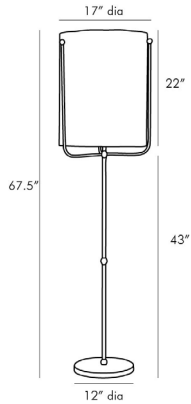

## BOISE FLOOR LAMP

74501-878

H: 67.5 IN, Dia: 17.00 IN  
Bronze, Antique Brass  
Contract Suitable As Is

A delicate iron frame in a bronze finish dons an oversized drum shade to create this simple and sophisticated floor lamp. Three arms surround the shade offering a unique visual appeal as it appears to float. The sleek frame is fashioned to an antique brass iron base for a striking contrast and the off-white linen shade with off-white cotton lining is complemented by a 1" brass sphere finial. A great addition to traditional at-home and commercial settings.

### APPEARANCE

Material	Cotton, Iron, Linen
Finish	Antique Brass, Bronze, Off-White
Top Coat/Sealant	false
Finial Dimension	1" x 1"

### DIMENSIONS

Shade	Top: 17.00 IN, Dia: 17.00 IN, Side: 22 IN
Body	H: 43 IN, Dia: 12.00 IN
Base	H: 1 IN, Dia: 12.00 IN
Neck	H: 8 IN, Dia: 1.00 IN
Foot Print	Dia: 12.00 IN
Harp	10 IN

### WIRING

Rating	Indoor Only
Tilt Test	10 Degrees - AU
Cord	12 FT, Back of Lamp Base, Clear/Silver, SPT-2
Socket	1, Brass, Type A- E26, 3-Way
Switch	3-Way Rotary, At Socket
Maximum Watt	150
Voltage	110-120 V