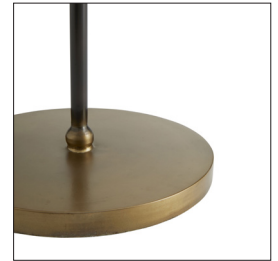

## BOISE FLOOR LAMP

74501-878

H: 67.5 IN, Dia: 17.00 IN  
Bronze, Antique Brass  
Contract Suitable As Is

A delicate iron frame in a bronze finish dons an oversized drum shade to create this simple and sophisticated floor lamp. Three arms surround the shade offering a unique visual appeal as it appears to float. The sleek frame is fashioned to an antique brass iron base for a striking contrast and the off-white linen shade with off-white cotton lining is complemented by a 1" brass sphere finial. A great addition to traditional at-home and commercial settings.

### APPEARANCE

Material	Cotton, Iron, Linen
Finish	Antique Brass, Bronze, Off-White
Top Coat/Sealant	false
Finial Dimension	1" x 1"

### DIMENSIONS

Shade	Top: 17.00 IN, Dia: 17.00 IN, Side: 22 IN
Body	H: 43 IN, Dia: 12.00 IN
Base	H: 1 IN, Dia: 12.00 IN
Neck	H: 8 IN, Dia: 1.00 IN
Foot Print	Dia: 12.00 IN
Harp	10 IN