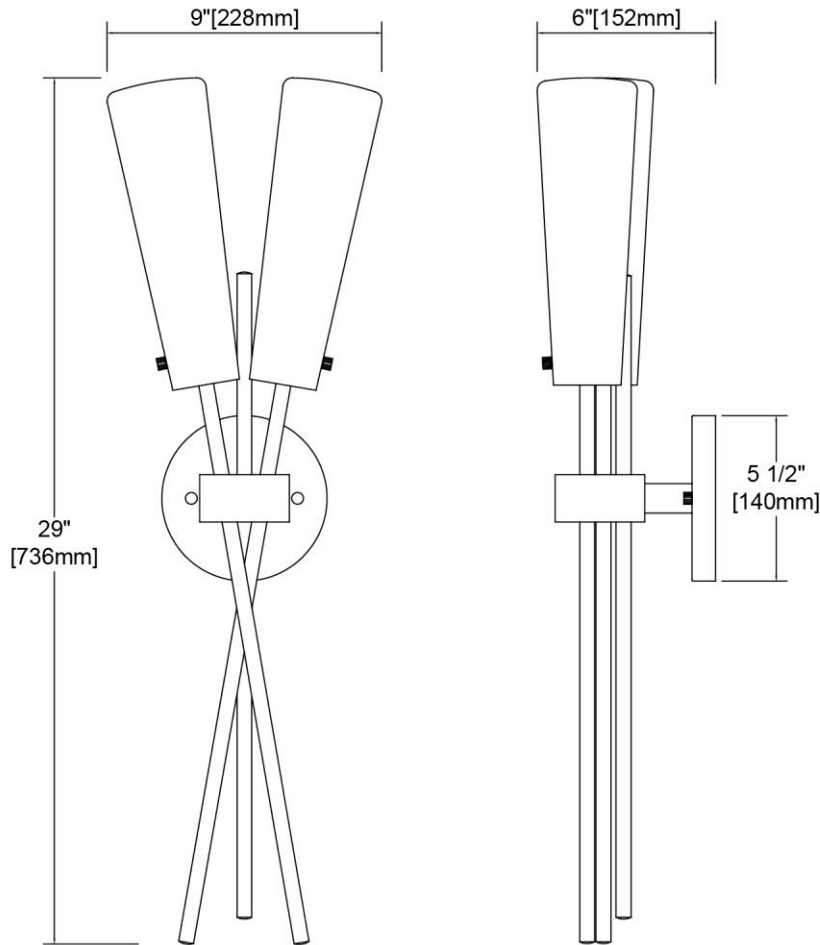

ITEM #:	57281/2
UPC	748119136295
Description	Stix 2-Light Sconce in Light Wood with Seedy Glass
Finish	Light Wood
Materials	Glass, Steel
Brand	ELK Lighting
Collection	Stix
Category	Outdoor Lighting
Type	Sconce

ITEM DIMENSIONS				RATINGS & SPECIFICATIONS				
Width	9 inches			Safety Rating	UL		Certification	Wet locations
Depth	6 inches			ADA Compliant	N/A		Voltage	120
Height	29 inches			BULBS / SOCKETS				
Weight	6 pounds			Quantity	2		Wattage	60 watts
ADDITIONAL DIMENSIONS				Included	No		Type	Tube (E26 Medium Base)
Backplate / Canopy	6 diameter			Other	N/A			
HCWO	14 inches			CHAIN / CORD INFORMATION				
Min. Extension	N/A			Chain	N/A		Cord	8 inches
Max. Extension	N/A			SHADE / GLASS DETAILS				
OVERALL HEIGHT				Shade/Glass Description	Seedy glass			
Min.	N/A		Max.	N/A				
EXTENSION ROD(S)				Width	3.25 inches		Height	10 inches
N/A				Width at Top	N/A		Width at Bottom	N/A