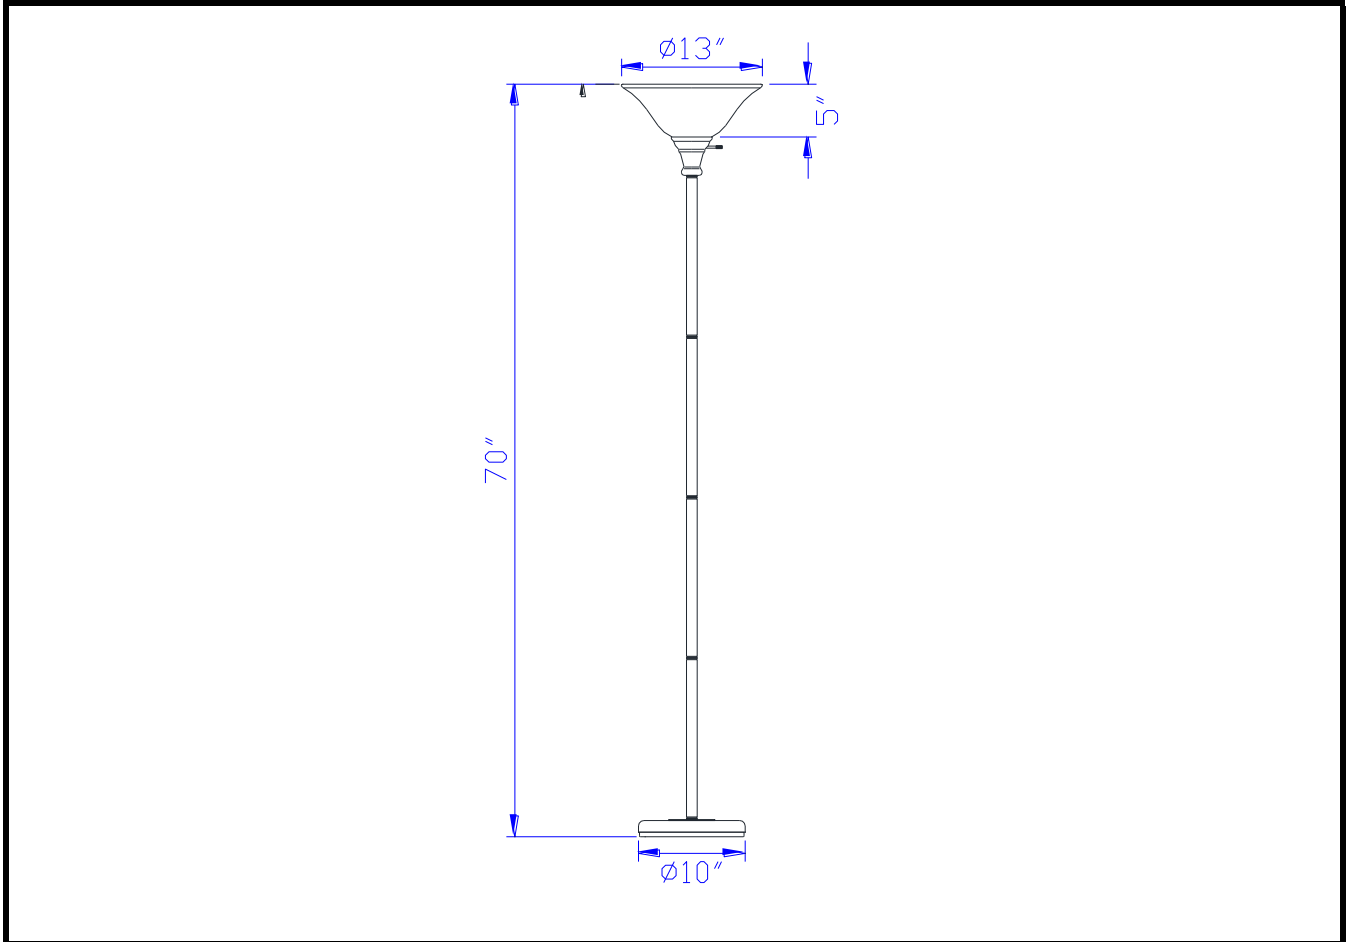

Project: _____

Catalog No.: _____

Lamp/Wattage: _____

Drawing:

Model No: BO-213
Description: Metal Torchiere with Glass Shade
Material: Metal
Finish : BS (Brushed Steel)
Height: 70"
Base Width: 10"
Wattage : 150W
Socket : Medium Base (E27)
Switch: 3 way
Bulb: Incandescent, CFL
Wire Length: 6'
Wire Color: Silver
Shade No:
Material: Glass
Shade size: Dia. 13"