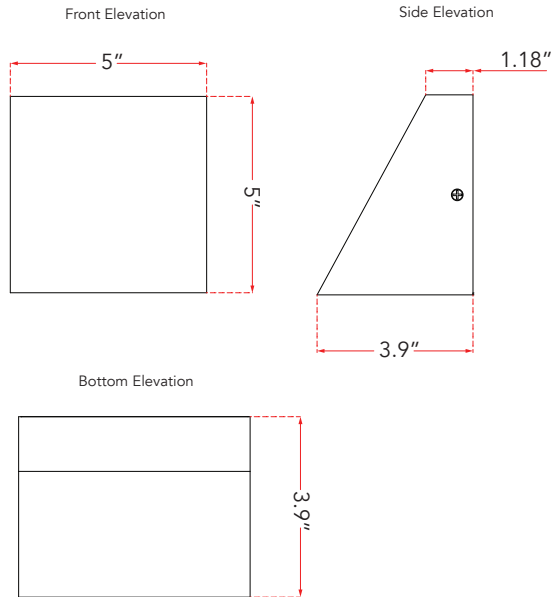

ABRA MODEL **500700DW-MB**

Wet Location Wall Sconce

ABRA Model **Wedge**

UPC 00810035193826

FIXTURE MATERIAL				DIMENSIONS IN INCHES			CERTIFICATION		
Frame Material	Finishes Available	Diffuser	Finish	Fixture			Label	Location	Rating
				Height	Width	Ext			
Metal	MB-Matte Black MW-Matte White	Glass	Frosted	5	5	3.9	cETLus	Wall	Wet Location

LAMPING										COMPATIBLE DIMMER'S	J-BOX TYPE	SUPPLIED
Lamp Type	Lamp qty	Wattage	Max Watt-age	Base	Kelvin	CRI	Initial Lumen's	Delivered Lumen's	Voltage	CL, ELV	Octagonal	
LED	1	12w	12w	Modules	3000k	90	1020	714 estimated	120v			