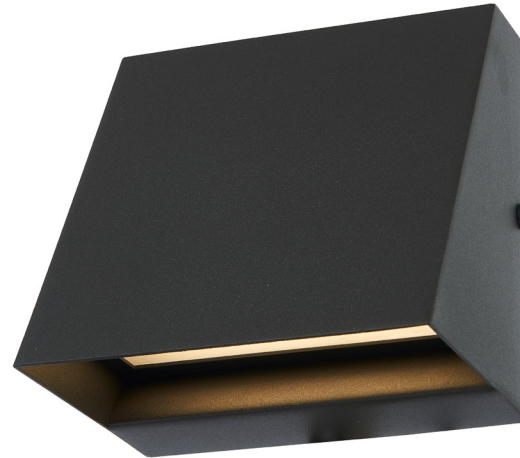

ABRA MODEL **500700DW-MB**

Wet Location Wall Sconce

ABRA Model **Wedge**

UPC 00810035193826

FIXTURE MATERIAL				DIMENSIONS IN INCHES			CERTIFICATION		
Frame Material	Finishes Available	Diffuser	Finish	Fixture			Label	Location	Rating
				Height	Width	Ext			
Metal	MB-Matte Black MW-Matte White	Glass	Frosted	5	5	3.9	cETLus	Wall	Wet Location

LAMPING										COMPATIBLE DIMMER'S	J-BOX TYPE	SUPPLIED
Lamp Type	Lamp qty	Wattage	Max Watt-age	Base	Kelvin	CRI	Initial Lumen's	Delivered Lumen's	Voltage	CL, ELV	Octagonal	
LED	1	12w	12w	Modules	3000k	90	1020	714 estimated	120v			