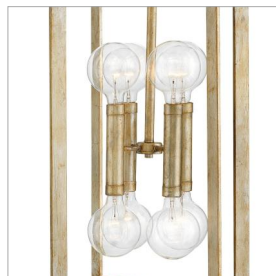

TINSLEY

3108SL

LARGE OPEN FRAME

Sleek and sophisticated, Tinsley gracefully blends updated traditional elements with Art Deco flair. These artfully crafted designs impart a soft yet dramatic statement in a luxurious Silver Leaf finish.

DETAILS	
FINISH:	Silver Leaf
MATERIAL:	Steel
SLOPE DEGREE:	90
DIMMABLE:	No

DIMENSIONS	
WIDTH:	16"
HEIGHT:	40.8"
WEIGHT:	17.5lb

LIGHT SOURCE	
LIGHT SOURCE:	LED Lamp, Socket
WATTAGE:	8-10w Med. LED, 100w Equiv. or 8-100w Med.
VOLTAGE:	120v

MOUNTING	
CANOPY:	5.25" Sq.
LEAD WIRE:	1 X 144"

SHIPPING	
CARTON LENGTH:	20
CARTON WIDTH:	19.5
CARTON HEIGHT:	34
CARTON WEIGHT:	24

PRODUCT DETAILS:

- This chain or cable hung fixture may be installed on any sloped ceiling
- Suitable for use in dry (indoor) locations as defined by NEC and CEC. Meets United States UL Underwriters Laboratories & CSA Canadian Standards Association Product Safety Standards
- Ideal for vintage filament bulbs (not included)
- Ideal for globe style bulbs (not included)
- Merging the best of traditional and modern elements, with a sophisticated and streamlined silhouette perfect for any space
- Luxurious gold finish with opulent sheen