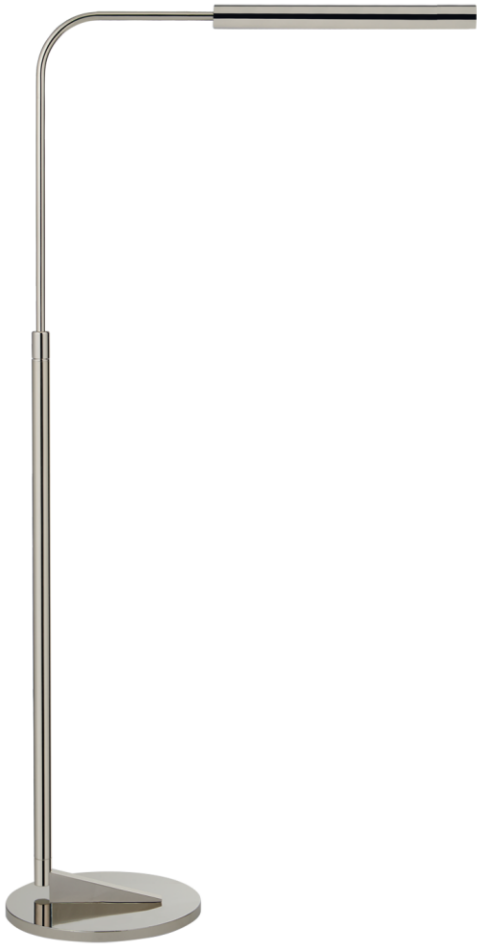

TEAR SHEET

Austin Adjustable Floor Lamp

Item # S 1350PN

Designer: Ian K. Fowler

Height: 36.75" - 48"

Width: 11"

Extension: 24.5"

Base: 11" Round

Finishes: Al, PN

Socket: Dedicated LED w/ Foot Switch

Wattage: 12w (1000lm)

Weight: 15 Pounds

Side View