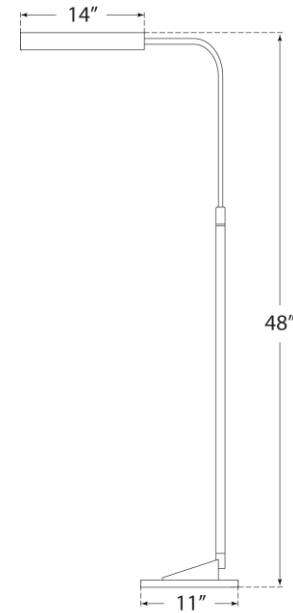

TEAR SHEET

Austin Adjustable Floor Lamp

Item # S 1350PN

Designer: Ian K. Fowler

Height: 36.75" - 48"

Width: 11"

Extension: 24.5"

Base: 11" Round

Finishes: Al, PN

Socket: Dedicated LED w/ Foot Switch

Wattage: 12w (1000lm)

Weight: 15 Pounds

Side View