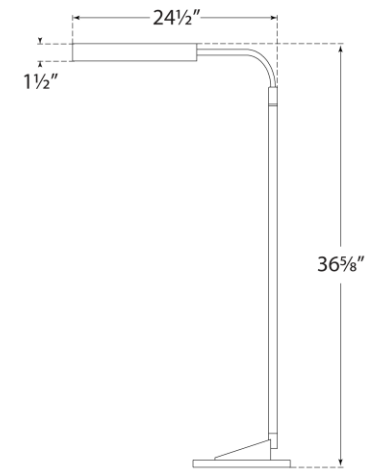

TEAR SHEET

Austin Adjustable Floor Lamp

Item # S 1350PN

Designer: Ian K. Fowler

Height: 36.75" - 48"

Width: 11"

Extension: 24.5"

Base: 11" Round

Finishes: Al, PN

Socket: Dedicated LED w/ Foot Switch

Wattage: 12w (1000lm)

Weight: 15 Pounds

Side View