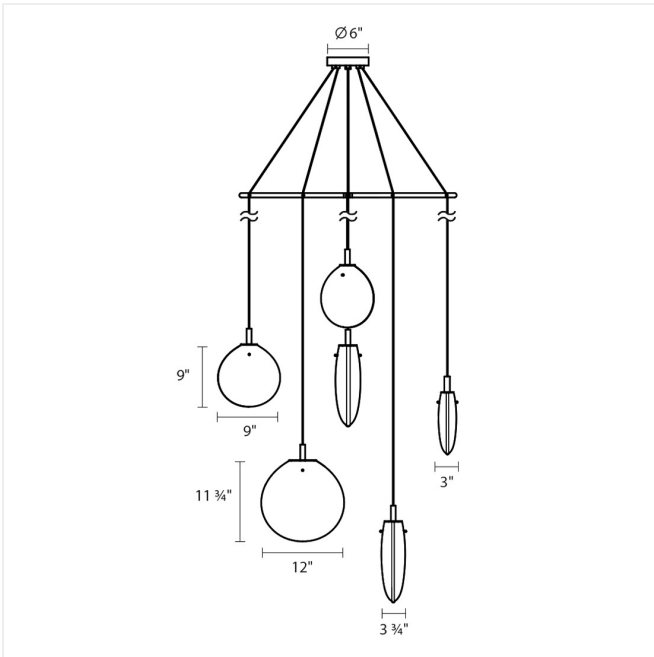

Project:

Cantina LED Chandelier Spec Sheet

SKU: 2996.25K

A flask-like flat oval glass profile, suspended from a slender cable, rotates randomly to various orientations creating an asymmetric relationship to its surroundings. A single point source of LED illumination within the void of the larger glass volume creates a special aesthetic tension of scales. Also available as a [single pendant](#).

Learn more: <https://sonnemanlight.com/cantina-led-chandelier>

Type #:

Dimensions

Height:	14.75"
Width:	15"
Length:	4.5"
Diameter:	42"
Canopy/Backplate/Base:	6"
Hanging Details:	10' Adjustable Cords
Size:	6-Light Tri-Spreader
Canopy/Backplate/Base Height:	1.25"

Electrical Specs

Bulb(s) Included?:	Yes
Bulb 1 Type:	LED G4 Bulb
Bulb Quantity:	6
Input Voltage:	120VAC
Wattage:	24
Initial Lumens:	1200
Color Temperature:	3000K
CRI:	90
Power Supply Type:	Transformer
Power Supply Quantity:	1
Power Supply Location:	Outlet Box
Dimming Type:	ELV
Bulb Max Wattage:	4

Installation

Installation:	Licensed electrician required
Sloped Ceiling Compatible?:	Not Compatible

Shipping

Carton 1 L x W x H:	38" X 21" X 16"
Carton 1 Gross Weight:	32 LBS

Shade

Lens Type:	Smoke Fade Glass
Shade Material:	Glass
Shade 2 Material:	GLASS