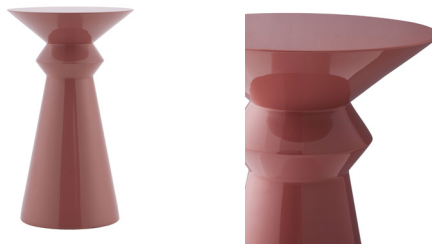

ARTERIOS

VLAD ACCENT TABLE

5724

H: 22 IN, Dia: 13.00 IN

Clay

Contract Suitable As Is

Our Vlad Side Table puts forth the best of contemporary and modern rose clay lacquer design. The smooth round top is complemented by the stark but curved lines that compose the pedestal-style base. Sculptural in form and functional by design, this side table showcases as an architectural accent.

APPEARANCE

Material	Fiberglass
Material Type	Lacquer
Finish	
Top Coat/Sealant	false

DIMENSIONS

Foot Print	Dia: 9.50 IN
------------	--------------

SHIPPING

Product Weight	18.5 LBS
Gross Weight 1	22.05 LBS
Shipping Box 1	H: 28 IN, L: 18 IN, W: 18 IN