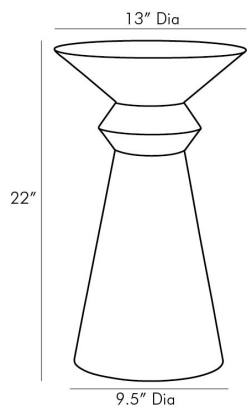

ARTERIOS

VLAD ACCENT TABLE

5724

H: 22 IN, Dia: 13.00 IN

Clay

Contract Suitable As Is

Our Vlad Side Table puts forth the best of contemporary and modern rose clay lacquer design. The smooth round top is complemented by the stark but curved lines that compose the pedestal-style base. Sculptural in form and functional by design, this side table showcases as an architectural accent.

APPEARANCE

Material	Fiberglass
Material Type	Lacquer
Finish	
Top Coat/Sealant	false

DIMENSIONS

Foot Print	Dia: 9.50 IN
------------	--------------

SHIPPING

Product Weight	18.5 LBS
Gross Weight 1	22.05 LBS
Shipping Box 1	H: 28 IN, L: 18 IN, W: 18 IN