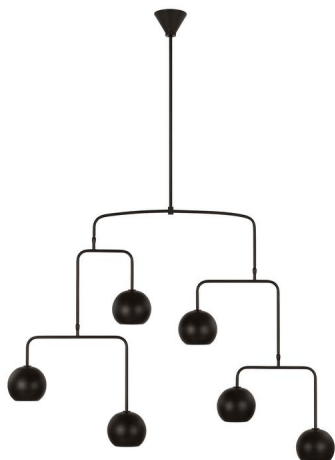

## LXC1026AI: Extra Large Chandelier

**Collection:** Chaumont

**UPC #:** 014817631241

**Finish:** Aged Iron (AI)

### Dimensions:

**Diameter:** 49 3/4"

**Width:** 49 3/4"

**Height:** 39 1/8"

**Overall Height:** 96 5/8"

**Wire:** 240" (color/Black)

**Mounting Proc.:** Screw Collar - Stem

**Connection:** Mounted To Box

### Material List:

1 Body - Steel - Aged Iron

### Shade / Glass / Diffuser Details:

Part	Material	Finish	Quantity	Item Number	Length	Width	Height	Diameter	Fitter Diameter	Shade Top Length	Shade Top Width	Shade Top Diameter
Shade	Steel	Aged Iron	6				5 1/2	6				