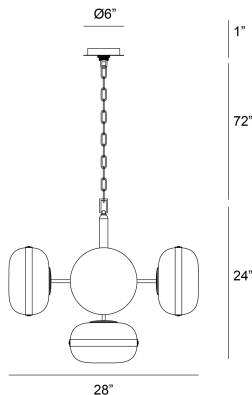

NOTTINGHAM, 5-LIGHT 28IN PENDANT CHANDELIER

PRODUCT DETAILS

No.	:	38129-025
Product Color	:	POLISHED NICKEL
Product Material	:	NICKEL
Shade / Accent Colour	:	SMOKE
Shade / Accent Material	:	GLASS
Diameter	:	28"
Height	:	24"
Overall Height	:	96"
Weight	:	20.2LBS
Shade Height	:	6"
Shade Diameter	:	10"

LIGHT SOURCE DETAILS

Number of Bulbs	:	5
Light Source	:	BULB
Light Source Type	:	T14 / T14 LED
Input Voltage	:	120V
Bulb Voltage	:	120V
Socket Type	:	E26
Wattage	:	60W
Total Wattage	:	300W
Bulb Included	:	NO
Dimmable	:	YES

OPTIONS AVAILABLE

ITEM NO.	FINISH	SHADE
38129-018	ANTIQUE BRASS	CHAMPAGNE
38129-025	POLISHED NICKEL	SMOKE

TECHNICAL DETAILS

Hanging Support Type	:	CHAIN
Hanging Support Length	:	72"
Canopy / Backplate Height	:	1.5"
Canopy / Backplate Dia.	:	6"
IP Rating	:	IP22
Location	:	DRY
Approval	:	
Beam Angle	:	360