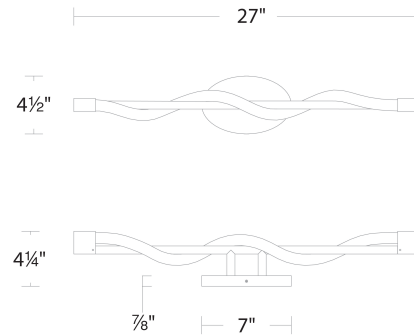

SPECIFICATIONS

Color Temp:	3000K
Input:	120/277 VAC, 50/60Hz
CRI:	90
Dimming:	ELV: 100-10%, TRIAC: 100-10%
Rated Life:	50000 Hours
Mounting:	Can be mounted on wall in all orientations
Standards:	ETL, cETL, Title 24: 2019 Damp Location Listed
Construction:	Aluminum body, silicone diffuser

REPLACEMENT PARTS

HDW-HY21-WA - Hardware Pack

FINISHES

LINE DRAWING

WS-77127

WAC LIGHTING

Fixture Type: _____

Catalog Number: _____