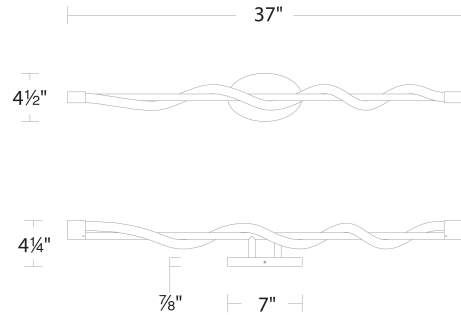

Example: **WS-77127-BK**

DESCRIPTION

Irresistibly attractive. Wrapped around her little finger.

FEATURES

- Frosted silicone diffuser with 360 degree illumination
- Oval backplate
- Driver concealed within the canopy
- 5 year warranty

DESCRIPTION

Irresistibly attractive. Wrapped around her little finger.

FEATURES

- Frosted silicone diffuser with 360 degree illumination
- Oval backplate
- Driver concealed within the canopy
- 5 year warranty

SPECIFICATIONS

Color Temp:	3000K
Input:	120/277 VAC, 50/60Hz
CRI:	90
Dimming:	ELV: 100-10%, TRIAC: 100-10%
Rated Life:	50000 Hours
Mounting:	Can be mounted on wall in all orientations
Standards:	ETL, cETL, Title 24: 2019 Damp Location Listed
Construction:	Aluminum body, silicone diffuser

REPLACEMENT PARTS

HDW-HY21-WA - Hardware Pack

FINISHES

LINE DRAWING

WS-77137