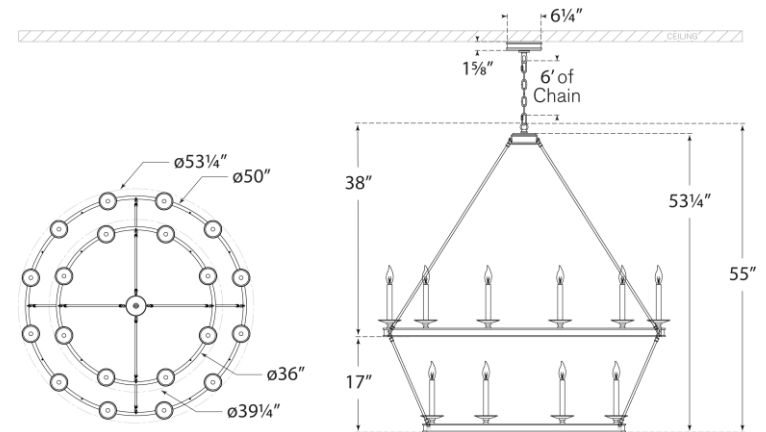

## Launceton Grande Two Tiered Chandelier

Item # CHC 1608BZ

Designer: Chapman & Myers

Height: 55"

Width: 53.25"

Canopy: 6" Round

Finishes: AB, BZ, PN

Socket: 20 - E12 Candelabra

Wattage: 20 - 40 C11

Weight: 55 Pounds

Note: Special Installation Required

Top View

Front View