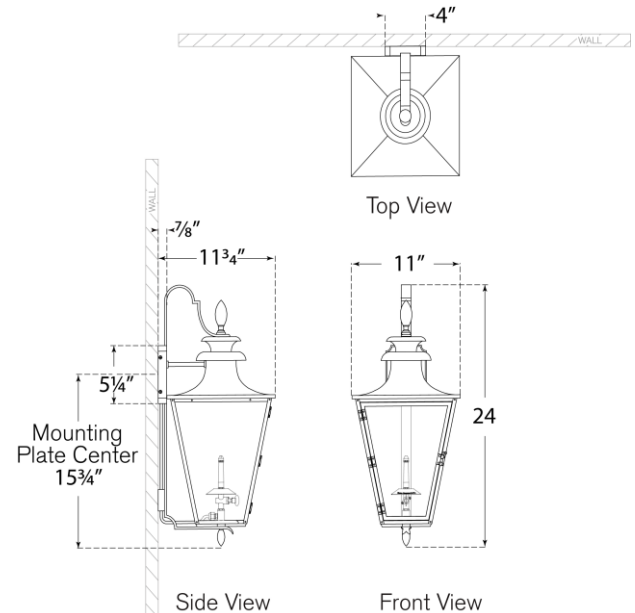

TEAR SHEET

Albermarle Small Bracketed Gas Wall Lantern

Item # CHO 2435BLK-CG

Designer: Chapman & Myers

Height: 24"

Width: 11"

Extension: 11.75"

Backplate: 4" x 5.25" Decorative

Gas light fixture supplied with 3/16" copper gas line and 3/16" x 1/4" gas line adaptor