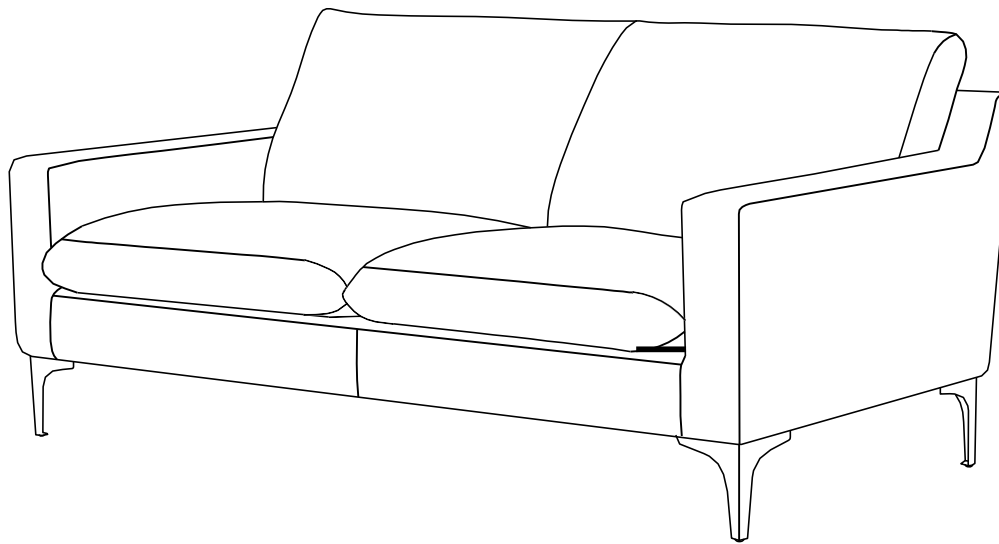

MOE'S

home collection

ASSEMBLY INSTRUCTIONS.

PARIS SOFA ANTHRACITE

JM-1012-25

THANK YOU FOR YOUR PURCHASE!

PARTS AND HARDWARE.

PARTS LIST

No.	DESCRIPTION	IMAGE	Q'TY
P1	BODY		1
P2	METAL LEGS		4

HARDWARE LIST

No.	DESCRIPTION	IMAGE	Q'TY
H1	BOLT (M6 x 30MM)		16
H2	ALLEN KEY 4MMx60MM		1

NOTES.

Thank you for purchasing this quality product! Be sure to check all packing material carefully for small part that may have come loose inside the carton during shipping.

CAUTION: The item is heavy, assembly should be performed by two people.