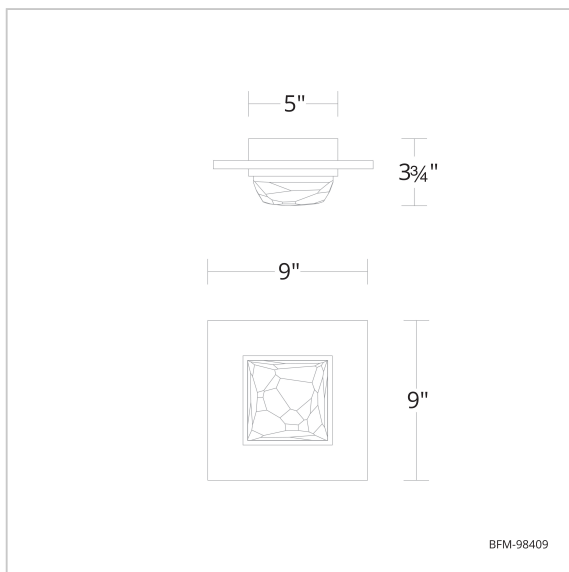

Promenade

BFM98409

LINE DRAWING

Project:

Location:

Fixture Type:

Catalog Number:

DESCRIPTION

Star Quality. A faceted Optic Crystal and Radiance™ Crystal Dust diffuser takes center stage, sparkling within the middle of an interlocked frame to deliver a bright mosaic of illumination.

FEATURES

- Faceted Optic Crystal with Radiance™ Crystal Dust diffuser
- 4CCT adjustability switch. Set from 3000K/3500K/4000K/5000K
- Can be mounted on ceiling or wall in all orientations
- Driver concealed within the fixture
- Can be mounted on ceiling or wall in all orientations

RPL-GLA-98409 - Replacement Crystal

Model	Crystal	Finish	Size	CCT	Voltage	Wattage	Weight	LED Lumens	Delivered Lumens
BFM98409	RD	- AB - BK	9"	3000K/3500K/ 4000K/5000K	120V	12.5W	8.82lbs	1000	Up To 500

Example: BFM98409-AB