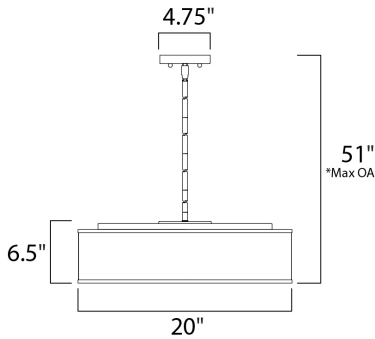

*max overall height

MEASUREMENTS

- DIMENSION : 20" W x 6.5" H
- MAX OAH : 51" OAH
- CANOPY : 4.75" W x 0.75" H x 4.75" L
- HANGING WEIGHT : 15.83 lb

LAMPING

- INPUT VOLTAGE : 120V
- LUMENS : 2,275 Rated
- BULB : 5 x 6.5W LED PCB Integrated , 32W Total
- BULB INCLUDED : (Integrated)
- DIMMABLE : Electronic Low Voltage (ELV)
- CRI : 90+ CRI
- COLOR_TEMP : 3000K

FINISHES OPTION

-  Oil Rubbed Bronze
-  Satin Nickel

MATERIAL

Steel, Acrylic, Fabric

RATINGS

cETLus
Dry Location

ADDITIONAL

ADJUSTABLE
SLOPE: 120
RATED LIFE 35000 Hours
OPERATING TEMPERATURE:
-20°C (-4°F), 40°C (104°F)