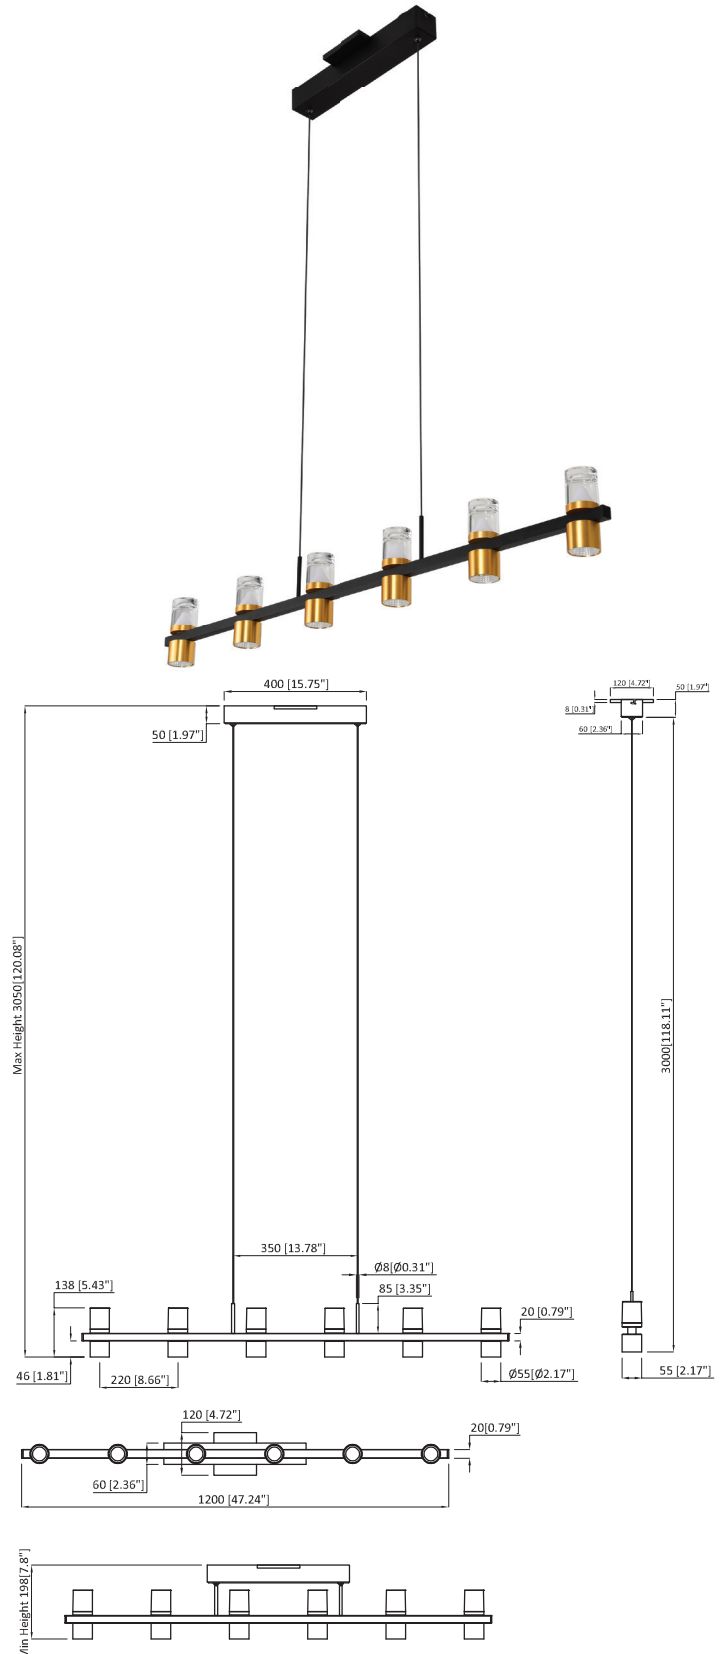

LED Chandelier By VONN Lighting

VMC34247BL

VONN

PROJECT:

TYPE:

CATALOG #:

DATE:

Product Description

Ellegi VMC34247BL 47" Up-Down 6-Light Integrated LED Black Linear Chandelier Lighting Fixture.

Specifications

- Lumens: **3210.50 L**
- Watts: **46.10 W**
- Voltage: **100-277V**
- CRI: **90**
- CCT: **3000K**
- Dry Location: **IP20**
- Diffuser: **PC**
- Material: **Aluminum, Glass**
- Finish: **Black & Antique Brass**
- Lifetime: **50,000 Hours**
- Transformer: **Not Required**
- ETL: **Listed**
- Warranty: **5-Year Limited**

Dimensions

- Fixture: **47.25" L x 4.75" W x 120" (7.75") H**
  1200mm L x 120mm W x 3040mm H
  Measurements rounded to the nearest 1/4" (6.35mm)

Lighting

- Color Temperature: **3000K**

Available Finishes

Notes

Theoretical Lumens: XXX LM (subject to change)

Theoretical Wattage: XXX W (subject to change)

***Please note lumens and wattage are subject to change and will be determined post production of the first articles.

*Any custom modifications are subject to minimum order quantity. (M.O.Q.)

© VONN Lighting, 2022