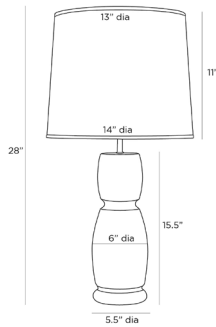

ARTERIOS

WERLOW LAMP

PTS03-SH011
H: 28 IN, Dia: 14.00 IN
Ivory, Terracotta
Contract Suitable As Is

The midcentury-inspired Werlow lamp is fashioned in a spindle silhouette with soft curves. A contemporary take on the classic turned wooden lamp, the linear table light is crafted in ivory terracotta, with a washed effect. The piece is finished with a matching terracotta sphere finial and an off-white microfiber drum shade, lined in off-white cotton. Finish will vary.

APPEARANCE

Material	Cotton, Microfiber, Steel, Terracotta
Finish	Dark Antique Brass, Off-White
Finish Will Vary	true
Top Coat/Sealant	false
Finial Description	Matching terracotta sphere
Finial Dimension	1" Sphere

DIMENSIONS

Shade	Top: 13.00 IN, Dia: 14.00 IN, Side: 11 IN
Body	H: 15.5 IN, Dia: 6.00 IN
Neck	H: 2 IN, Dia: 1.00 IN
Foot Print	Dia: 5.50 IN
Harp	9.5" Brass IN

WIRING

Rating	Indoor Only
Suggested Bulb Type	A19
Tilt Test	10 Degrees - AU
Cord	8 FT, Back of Lamp Base, Clear/Silver, SPT-2
Socket	1, Nickel, Type A - E26
Switch	3-Way Rotary, At Socket
Maximum Watt	150
Voltage	110-120 V