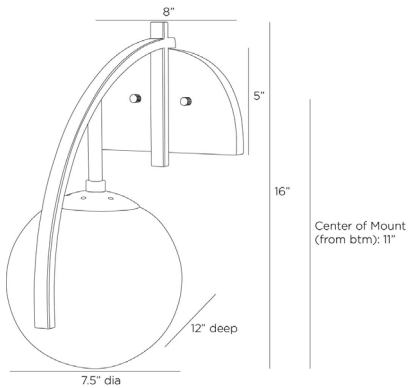

ARTERIO RS

DIPPER SCONCE

DWC36
H: 16 IN, W: 7.5 IN, D: 12 IN
Opal
Contract Suitable As Is

Sleek and sophisticated, this Deco-inspired light balances a backplate of black marble with a singular frosted opal glass globe. Suspended by glamorous chattered antique plated steel hardware, the Dipper is an elegant addition when staged on either side of a mirror. Finish will vary.

APPEARANCE

Material Glass, Marble, Steel
Material Type Chattered
Finish Antique Brass, Black
Finish Will Vary true
Top Coat/Sealant false

DIMENSIONS

Center Of Mount From Btm 11 IN
Globe Dia: 7.50 IN
Backplate H: 5 IN, W: 8 IN, D: 1 IN

WIRING

Rating Damp
Suggested Bulb Type G16.5
Cord 0.5 FT, Black/White, SVT
Socket 1, Type A - E26
Photographed Bulb 2" Frosted Globe Bulb
Maximum Watt 60
Voltage 110-120 V

COMPLIANCY

RoHS true

SHIPPING

Product Weight 4.4 LBS
Gross Weight 1 6.2 LBS
Shipping Box 1 H: 16.4 IN, L: 10.62 IN, W: 18.9 IN