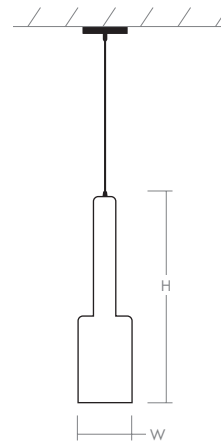

# SPINDLE Pendant

120v : **3-656-xxxx**

277v : **37-656-xxxx**

# oxygen

FIXTURE TYPE \_\_\_\_\_ LOCATION \_\_\_\_\_

PROJECT \_\_\_\_\_ DATE \_\_\_\_\_

-1314 Smoked Ombre Glass / Polished Chrome

-14 Clear Glass / Polished Chrome

-2018 Coffee Ombre Glass / Gunmetal

<b>LIGHT SOURCE</b>	1 x 5.12W LED, 3000K, CRI 90
<b>LUMINAIRE POWER</b>	6.57W at 120V
<b>RATED LIFE</b>	60000 hr RL
<b>SELECT COLOR TEMPERATURES</b>	2700K, 3500K, 4000K
<b>LUMEN OUTPUT</b>	Delivered: 406 lm (LM-79)
<b>INPUT VOLTAGE</b>	120V or 277V
<b>DRIVER OUTPUT</b>	150mA, 6W
<b>DIMMING</b>	0-10v &Phase (ELV) Dimming - 50/60Hz 100% to 10% Dimming
<b>CONSTRUCTION</b>	Plated Steel and Glass
<b>DIFFUSER/METAL FINISHES</b>	(-14) Clear Glass / Polished Chrome (-1314) Smoked Ombre Glass / Polished Chrome (-2018) Coffee Ombre Glass / Gunmetal
<b>MOUNTING</b>	4" Octagonal J-Box, 2" x 3" J-Box
<b>STANDARDS</b>	ETL Dry/Damp listed, Conforms to UL STD 1598, Certified CAN/CSA, STD C22.2 No 250.0.

## DIMENSIONS

**Dia. Canopy: 5.75"**

**Dia. Fixture: 4.75"**

**H. Fixture: 18.75"**

**Supplied with 8 ft braided cord**

Order example for standard fixture:

**3-656-1314** (x- Voltage - xxx-Sequence # - xx-Finish)