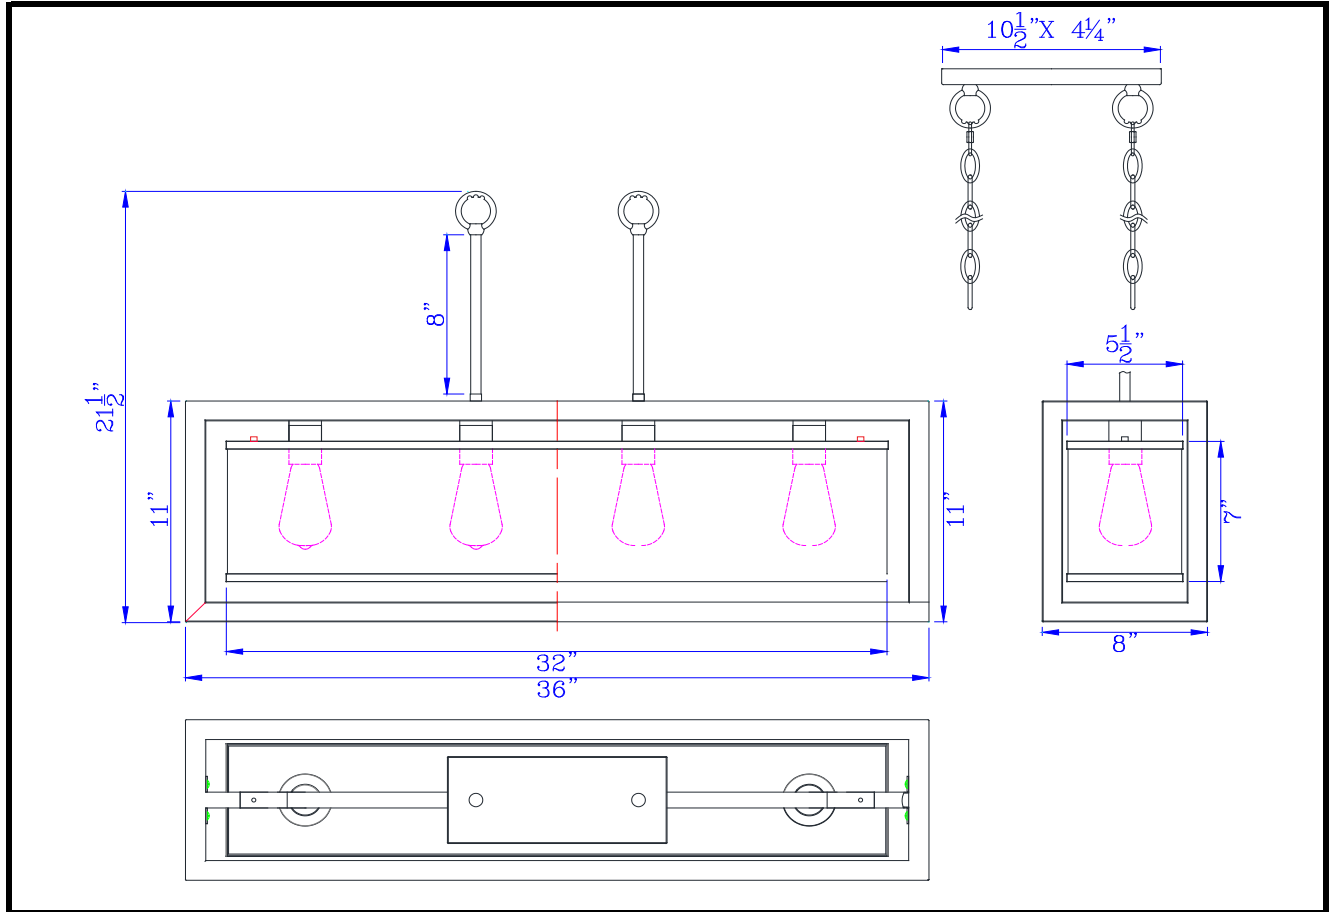

Project: _____

Catalog No.: _____

Lamp/Wattage: _____

Drawing:

Model No: FX-3536-4H
Description: 60W x 4 wood Island chandelier with organza shade
Material: Wood/metal
Finish : Wood
Height: 21 1/2"
Width: 36"
Reach: 8"
Wattage : 60Wx4
Socket : Candelabra Base (E12)
Bulb: Incandescent
Chain Length: 6'
Wire Length: 10"
Wire Color: Brown
Shade No:
Material: Organza
Shade size: 32"X5 1/2"X32"X5 12"X7"
Certificate : 