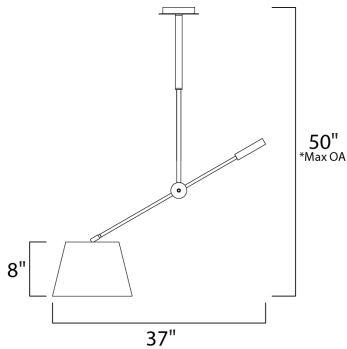

*max overall height

MEASUREMENTS

DIMENSION : 37" L x 11.75" W x 33" H
 MAX OAH : 50" OAH
 HANGING WEIGHT : 5.51 lb

LAMPING

INPUT VOLTAGE : 120V
 LUMENS : 1,120 Rated
 BULB : 1 x 16W LED E26 Medium , 16W Total
 BULB INCLUDED : (Included)
 DIMMABLE : Electronic Low Voltage (ELV)
 CRI : 90+ CRI
 COLOR_TEMP : 3000K

FINISHES OPTION

 Polished Chrome

MATERIAL

Steel

RATINGS

Dry Location

ADDITIONAL

ADJUSTABLE
 OPERATING TEMPERATURE:
 -20°C (-4°F), 40°C (104°F)