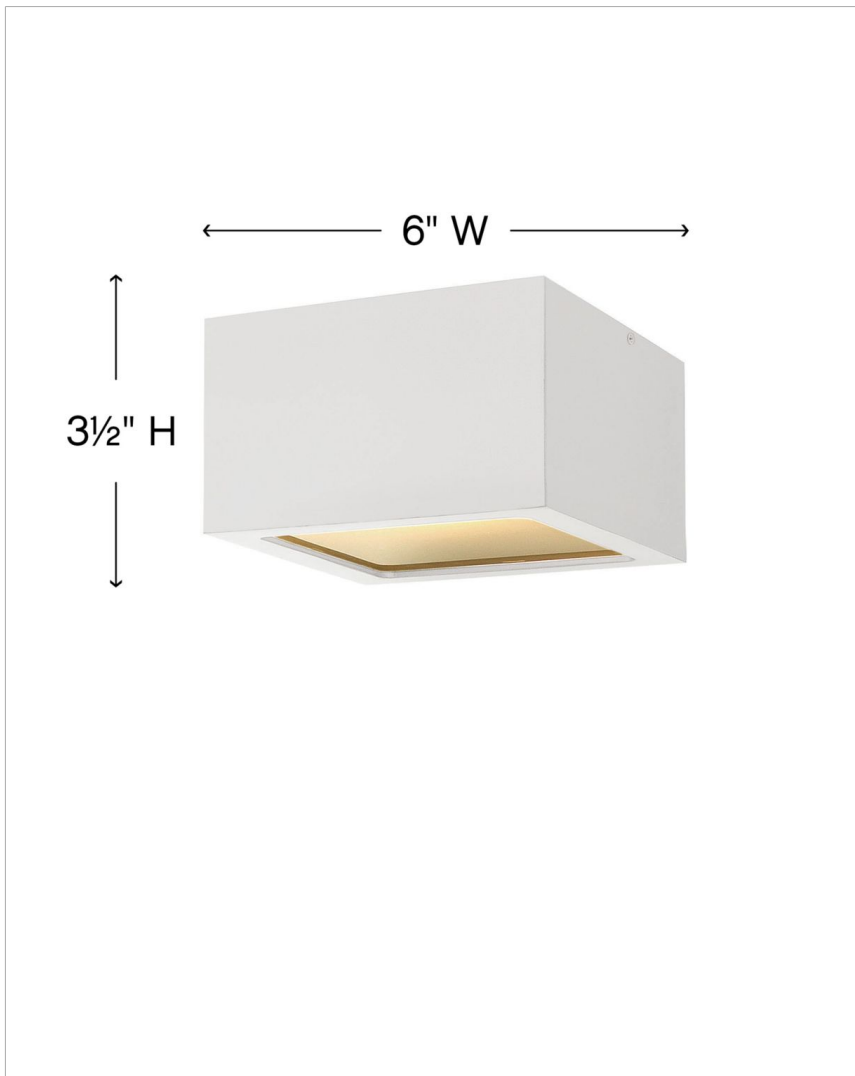

KUBE

1765SW

SMALL FLUSH MOUNT

A collection of sleek designs, Kube's contemporary style featuring solid aluminum construction provides a chic, minimalist statement to complement a variety of exteriors.

DETAILS	
FINISH:	Satin White
MATERIAL:	Aluminum
GLASS:	Etched Lens
DIMMABLE:	YES, 0-10V TYPE DIMMER ONLY

DIMENSIONS	
WIDTH:	6"
HEIGHT:	3.5"
WEIGHT:	2lb

LIGHT SOURCE	
LIGHT SOURCE:	Integrated LED
LED NAME:	LC1-60
VOLTAGE:	120v/277v
COLOR TEMP:	3000
LUMENS:	600
CRI:	96
INCANDESCENT EQUIVALENCY:	1 x 60w
DIMMABLE:	YES, 0-10V TYPE DIMMER ONLY

MOUNTING	
CANOPY:	6" Sq.

SHIPPING	
CARTON LENGTH:	8.5
CARTON WIDTH:	6
CARTON HEIGHT:	9
CARTON WEIGHT:	3

PRODUCT DETAILS:

- Suitable for use in wet (outdoor direct rain) locations as defined by NEC and CEC. Meets United States UL Underwriters Laboratories & CSA Canadian Standards Association Product Safety Standards
- Fixture is Dark Sky compliant and engineered to minimize light glare upward into the night sky
- Equipped with 120/277V universal driver.
- 2-year finish warranty
- LED components carry a 5-year limited warranty
- Bold lines and a clean, minimalist style complement contemporary architecture