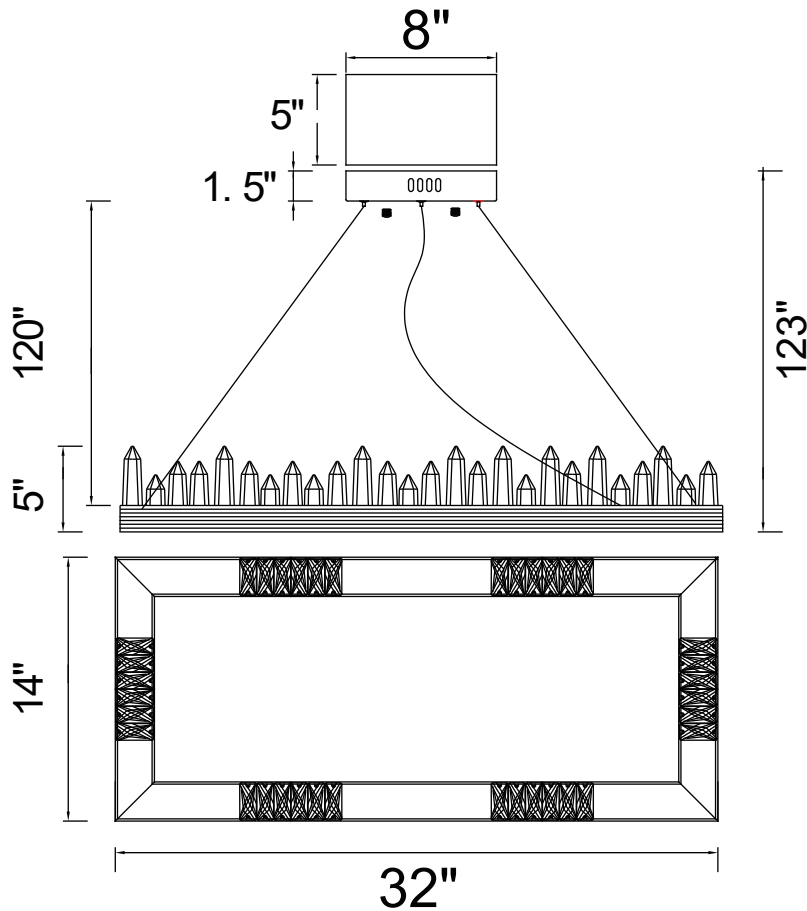

PROJECT: _____

FIXTURE TYPE: _____

LOCATION: _____

CONTACT/PHONE: _____

Item	1218P32-613-RC
Collection	AGASSIZ
Finish	Polished Nickel
Glass	-----
Crystal	Clear
Input	120V AC,60HZ,AC

Shade	-----
Length/Dia.	32"
Width/Ext.	14"
Height	5"
Maximum	123"
Lumens	3068

Light Source	LED
Bulb Info.	59W
Included	-----
Dimmable	Yes
Color	4000K
Weight	