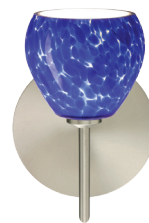

LED: 5W LED Replaceable source 120V, dimmable, included.

DIFFUSER

Shade shall be handcrafted glass of various decors.
Diameter of 4.125" and height of 3.875"

CONSTRUCTION

Fixture utilizes metal arm assembly with stamped steel canopy and faceplate (5" Circle or Square), with plated finish.

METAL FINISH

Fixture shall be finished in Bronze, Chrome or Satin Nickel.

MOUNTING

Installs directly to a 4" octagonal outlet box. Wall-mount only.
Designed for uplighting, but may also be oriented downward.

560560
COCOON

5605HN
HONEY

560518
AMBER CLOUD

5605HB
HABANERO

5605MA
MAGMA

5605CE
CEYLON

560586
BLUE CLOUD

For ordering information, see next page

All dimensions provided are nominal.
Allowance must be made for dimensional tolerance in handcrafted glasses.

REV 7/15

TAY TAY

MINI SCONCES WALL

ORDERING:

FIXTURE	GLASS OPTIONS	METAL FINISH	METAL FINISH	OPTIONS
1SW Sconce	560507 Opal Matte	(blank) 40W G9 Hal	BR Bronze	SQ Square
	560518 Amber Cloud	LED 5W LED 120V,	CR Chrome	Canopy
	560519 Carrera	dimmmable	SN Satin Nickel	
	560541 Garnet			
	560560 Cocoon			
	560580 Amber Matte			
	560586 Blue Cloud			
	5605CE Ceylon			
	5605HB Habanero			
	5605HN Honey			
	5605MA Magma			
	5605VM Vanilla Matte			