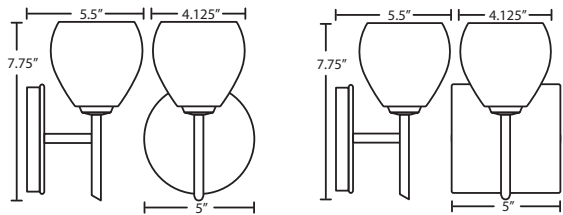

TAY TAY

MINI SCONCES WALL

SPECIFICATIONS:

DESCRIPTION

Wall-mounted sconce featuring one handcrafted glass.

LAMPING

Standard: 40W Low-pressure G9 Halogen 120V lamp, included.
Suitable for use in an open fixture. Dimmable with standard incandescent dimmer.

LED: 5W LED Replaceable source 120V, dimmable, included.

DIFFUSER

Shade shall be handcrafted glass of various decors.
Diameter of 4.125" and height of 3.875"

CONSTRUCTION

Fixture utilizes metal arm assembly with stamped steel canopy and faceplate (5" Circle or Square), with plated finish.

METAL FINISH

Fixture shall be finished in Bronze, Chrome or Satin Nickel.

MOUNTING

Installs directly to a 4" octagonal outlet box. Wall-mount only.
Designed for uplighting, but may also be oriented downward.

LABELS

UL or ETL Listed. Suitable for Damp Locations (interior use only).

560507
OPAL MATE

5605VM
VANILLA MATTE

For ordering information, see next page

All dimensions provided are nominal.
Allowance must be made for dimensional tolerance in handcrafted glasses.

REV 7/15