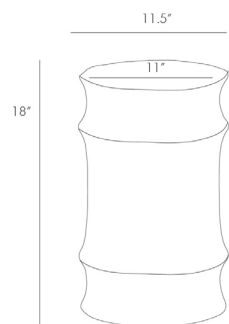

ARTERIOS

JESUP DRINK TABLE

6310

H: 18 IN, Dia: 11.50 IN

Limed Wash

Contract Recommendations: Not for use on carpets or rugs

Adding a lacquer coating provides additional protection

This solid wood carved stool with limed wash finish also makes a great drink table. Try three in front of a chaise. Expect to see cracks...that is all part of the natural beauty.

APPEARANCE

Material	Wood
Material Type	Mango Wood
Finish Will Vary	true
Top Coat/Sealant	false

DIMENSIONS

Foot Print	Dia: 11.00 IN
------------	---------------

SHIPPING

Product Weight	34 LBS
Gross Weight 1	35 LBS
Shipping Box 1	H: 23 IN, L: 15 IN, W: 15 IN