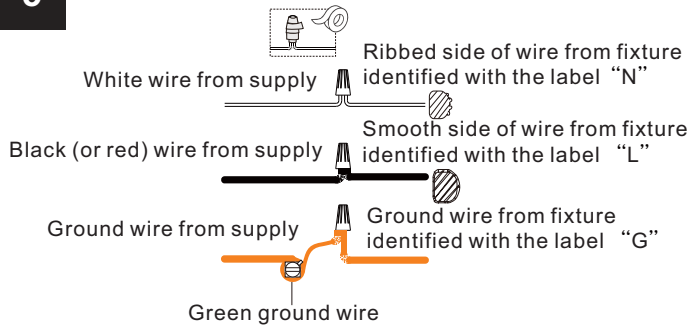

PACKAGE CONTENTS

MOUNTING HARDWARE

INSTALLATION

1 Install Socket Assembly to Rattan Shade

2 Install Crossbar Assembly

3 Install Fixture Chain

OPTIONAL: Adjust Chain as desired, using pliers and soft cloth (neither included).

* Ceiling Canopy shape is varies depends on item purchased.

Ceiling Canopy
Canopy Lock Ring

Suggested chain length for Ceiling height:
8 feet ceiling: use 9 link of chain and 2 quick links
9 feet ceiling: use 19 links of chain and 2 quick links
10 feet ceiling: use 29 links of chain and 2 quick links.

4 Pull Supply Wires

Pull the supply wires with ground wire through the chain alternate links.

5 Wiring

6 Install Ceiling Canopy

* Ceiling Canopy shape is varies depends on item purchased.

7 Install Glass Shade and Bulb