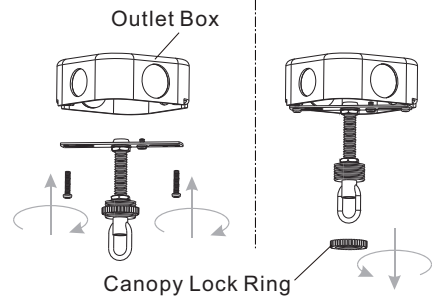

PACKAGE CONTENTS

MOUNTING HARDWARE

INSTALLATION

1 Install Socket Assembly to Rattan Shade

2 Install Crossbar Assembly

3 Install Fixture Chain

OPTIONAL: Adjust Chain as desired, using pliers and soft cloth (neither included).

* Ceiling Canopy shape is varies depends on item purchased.

Ceiling Canopy
Canopy Lock Ring

Suggested chain length for Ceiling height:
8 feet ceiling: use 9 link of chain and 2 quick links
9 feet ceiling: use 19 links of chain and 2 quick links
10 feet ceiling: use 29 links of chain and 2 quick links.