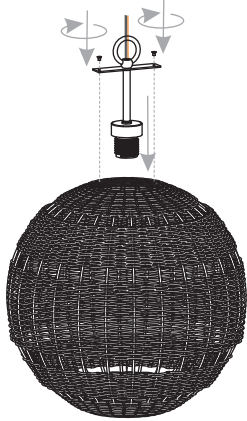

PACKAGE CONTENTS

MOUNTING HARDWARE

INSTALLATION

1 Install Socket Assembly to Rattan Shade

2 Install Crossbar Assembly

3 Install Fixture Chain

OPTIONAL: Adjust Chain as desired, using pliers and soft cloth (neither included).

* Ceiling Canopy shape is varies depends on item purchased.

Ceiling Canopy
Canopy Lock Ring

Suggested chain length for Ceiling height:
8 feet ceiling: use 9 link of chain and 2 quick links
9 feet ceiling: use 19 links of chain and 2 quick links
10 feet ceiling: use 29 links of chain and 2 quick links.