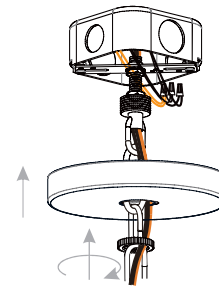

PACKAGE CONTENTS

MOUNTING HARDWARE

INSTALLATION

1 Install Socket Assembly to Rattan Shade

2 Install Crossbar Assembly

3 Install Fixture Chain

OPTIONAL: Adjust Chain as desired, using pliers and soft cloth (neither included).

* Ceiling Canopy shape is varies depends on item purchased.

Ceiling Canopy
Canopy Lock Ring

Suggested chain length for Ceiling height:
8 feet ceiling: use 9 link of chain and 2 quick links
9 feet ceiling: use 19 links of chain and 2 quick links
10 feet ceiling: use 29 links of chain and 2 quick links.

4 Pull Supply Wires

Pull the supply wires with ground wire through the chain alternate links.

5 Wiring

6 Install Ceiling Canopy

* Ceiling Canopy shape is varies depends on item purchased.

7 Install Glass Shade and Bulb