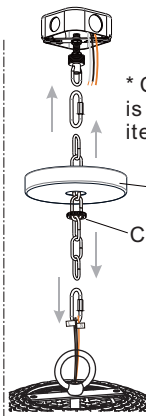

PACKAGE CONTENTS

MOUNTING HARDWARE

INSTALLATION

1 Install Socket Assembly to Rattan Shade

2 Install Crossbar Assembly

3 Install Fixture Chain

OPTIONAL: Adjust Chain as desired, using pliers and soft cloth (neither included).

* Ceiling Canopy shape is varies depends on item purchased.

Ceiling Canopy
Canopy Lock Ring

Suggested chain length for Ceiling height:
8 feet ceiling: use 9 link of chain and 2 quick links
9 feet ceiling: use 19 links of chain and 2 quick links
10 feet ceiling: use 29 links of chain and 2 quick links.