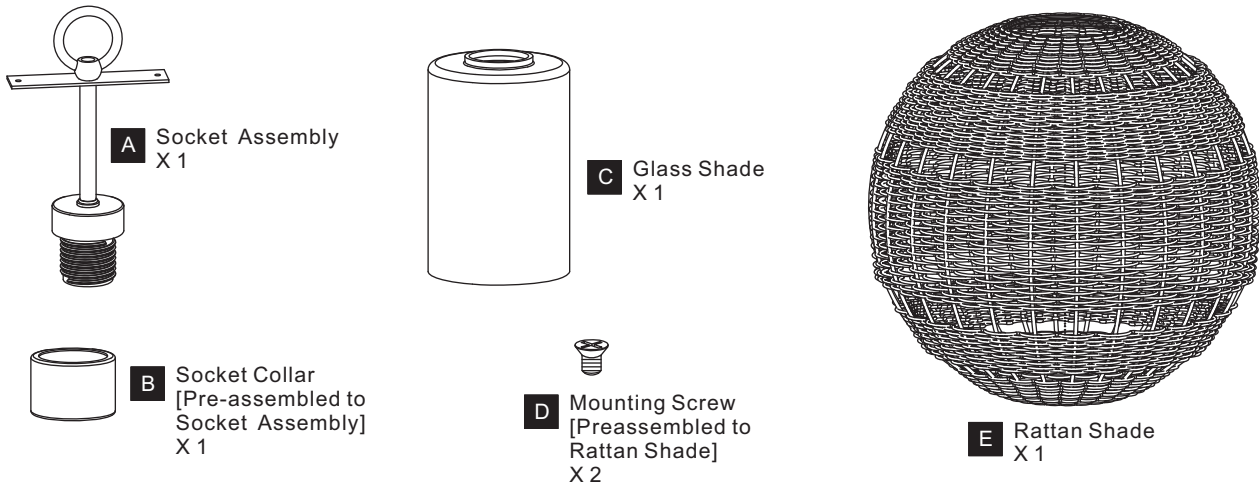

PACKAGE CONTENTS

MOUNTING HARDWARE

INSTALLATION

1 Install Socket Assembly to Rattan Shade

2 Install Crossbar Assembly

3 Install Fixture Chain

OPTIONAL: Adjust Chain as desired, using pliers and soft cloth (neither included).