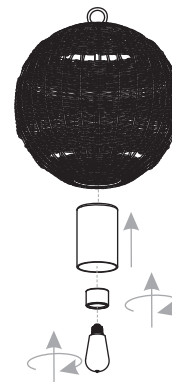

Your installation is now complete! Restore electricity and save this sheet for future reference.