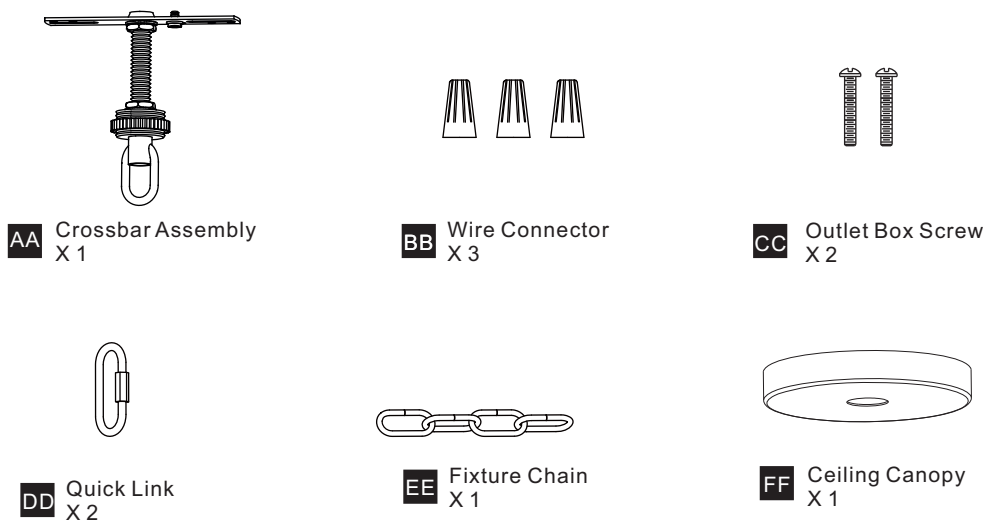

PACKAGE CONTENTS

MOUNTING HARDWARE

INSTALLATION

1 Install Socket Assembly to Rattan Shade

2 Install Crossbar Assembly

3 Install Fixture Chain

OPTIONAL: Adjust Chain as desired, using pliers and soft cloth (neither included).

* Ceiling Canopy shape is varies depends on item purchased.

Ceiling Canopy
Canopy Lock Ring

Suggested chain length for Ceiling height:
8 feet ceiling: use 9 link of chain and 2 quick links
9 feet ceiling: use 19 links of chain and 2 quick links
10 feet ceiling: use 29 links of chain and 2 quick links.