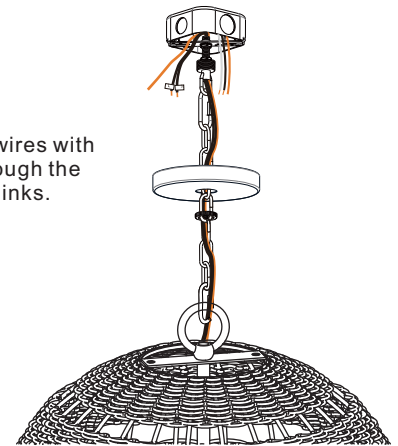

4 Pull Supply Wires

Pull the supply wires with ground wire through the chain alternate links.