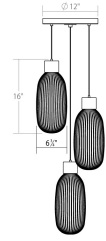

Project:

Friso LED Pendant Spec Sheet

SKU: 3103.35 Learn more at:
<https://sonnemanlight.com/friso-led-pendant>

Description: **A softly shaped volume, realized in clear ribbed glass, dramatically reveals a white luminous core within.** Available as single or multiple pendants. Also available as a [Friso Aro LED Pendant](#).

Type #:

Dimensions

Height:	15.75"
Diameter:	16"
Canopy/Backplate/Base:	12"
Hanging Details:	10' Adjustable Cord
Size:	3-Light
Canopy/Backplate/Base Height:	1.25

Electrical Specs

Bulb(s) Included?:	Yes
Bulb 1 Type:	Integral LED
Bulb Quantity:	3
Input Voltage:	120-277VAC
Wattage:	30
Initial Lumens:	3000
Delivered Lumens:	1900
Color Temperature:	3000K
CRI:	90
Power Supply Type:	Driver
Power Supply Quantity:	1
Power Supply Location:	Canopy
Dimming Type:	TRIAC/ELV/ 0-10V
Bulb Max Wattage:	30

Installation

Installation:	Licensed electrician required
Sloped Ceiling Compatible?:	Compatible
Minimum Hanging Height:	17"
Maximum Hanging Height:	137"

Shipping

Carton 1 L x W x H:	30" X 17" X 21"
---------------------	-----------------