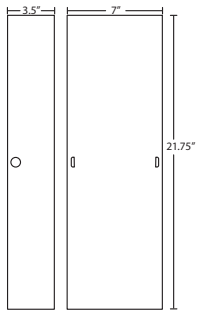

TORRE 22

SCONCES WALL

location:
DAMP

SPECIFICATIONS:

DESCRIPTION

Wall-mounted **ADA-compliant** sconce featuring open-ended handcrafted glass.

LAMPING

Standard: 2x 75W A19 120V incandescent, suitable for dimming.

CFL: 18W 4-Pin CFL with non-dimming electronic ballast. 120V, lamp not included.

T5 CFL: 36W Twin T5 CFL with non-dimming electronic ballast.

GU24 CFL: Self-ballasted GU24 lampholders. 18W max, 120V, lamp not included.

LED: 10W LED Replaceable source, 120V, dimmable, included.

DIFFUSER

Diffuser shall be handcrafted glass of various decors.

CONSTRUCTION

Glass is secured to the backplate by decorative thumbscrews.

Rectangular backplate (nominal 4" W x 17.25" H) shall be constructed of steel, powder-coated white.

METAL FINISH

Decorative metal accents shall be in various finish options.

MOUNTING

Installs directly to a 4" octagonal outlet box. 75°C supply wire required for incandescent lamping. Top of glass is approximately 10.875" above the outlet box centerline.

LABELS

UL or ETL Listed. Suitable for Damp Locations (interior use only).

For ordering information, see next page

All dimensions provided are nominal.
Allowance must be made for dimensional tolerance in handcrafted glasses.

REV 10/14