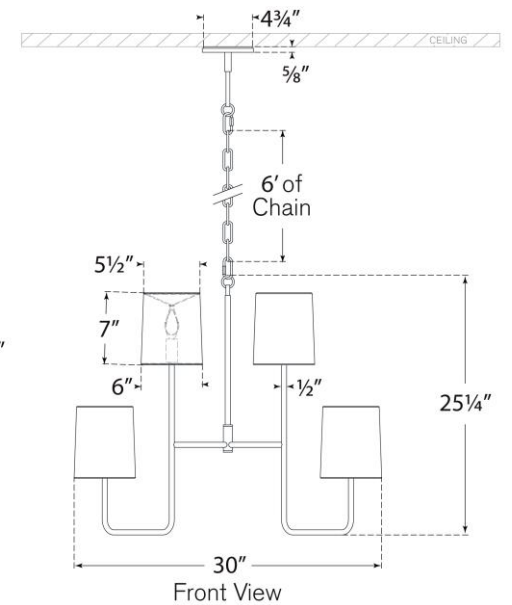

TEAR SHEET

Go Lightly Extra Large Two Tier Chandelier

Item # BBL 5083G-CW

Designer: Barbara Barry

Height: 25.25"

Width: 30"

Canopy: 4.75" Round

Finishes: BZ, CW, G, PN, SB

Shade Treatments: BZ, CW, G, L, PN, SB

Shade Details: 5.5" x 6" x 7"

Socket: 8 - E12 Candelabra

Wattage: 8 - 6.5 LED B11

Weight: 17 Pounds

Note: UL Only

Top View

Front View