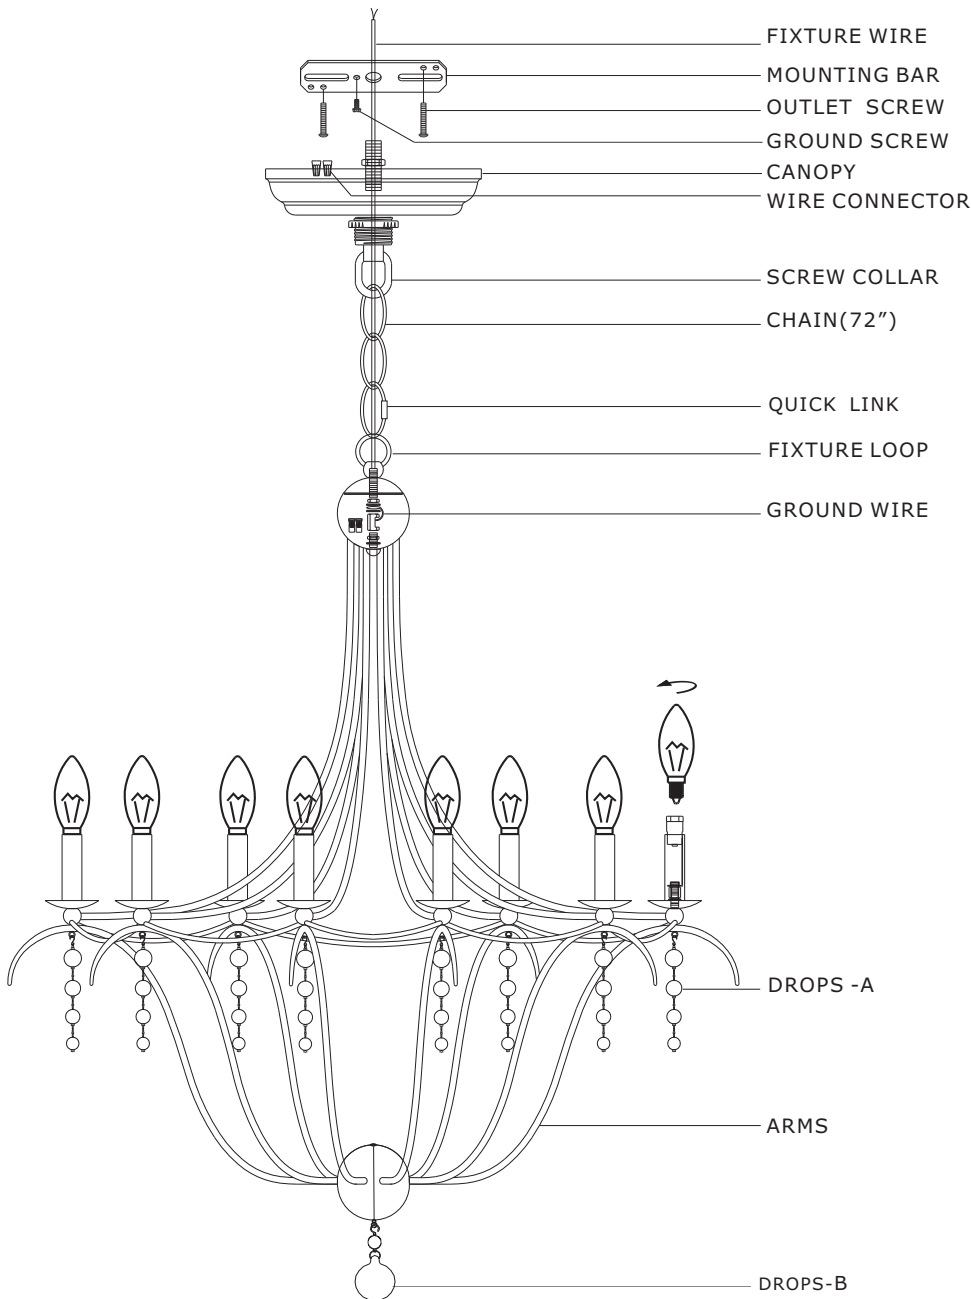

CRYSTORAMA

95 Cantiague Rock Road , Westbury, NY 11590 • toll free: 1.800.888.4470 fax: 516.931 .1254 • info@crystorama.com • www.crystorama.com

MODEL#: 438-SA ASSEMBLY AND DRESSING INSTRUCTIONS

⚠ WARNING: This product can expose you to Lead, which is known to the State of California to cause cancer and/or birth defects or reproductive harm. For more information go to www.P65Warnings.ca.gov

All electrical components must be installed by a licensed electrician in accordance with the National Electric Code and the appropriate local electrical codes

You will need 8 Candelabra bulbs. 40 Watts recommended 60 Watts max. Bulb not included.
USE LED FOR EXTENDED USE

DROPS-A=  (20mm x1pcs +18mm x1pcs +16mm x1pcs+14mm x1pcs) X 8 Sets

DROP-B=  (10mm round ball x1pcs +40mm crystal ball) x1set