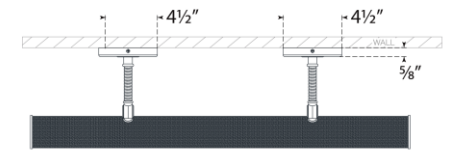

TEAR SHEET

Halwell 30" Picture Light

Item # CHD 2586PN/NRT

Designer: Chapman & Myers

Height: 2.75" - 4.5"

Width: 30"

Extension: 6.25" - 8.25"

Backplate: 2.75" x 4.5" Rectangle

Finishes: AB/NRT, BZ/NRT, PN/NRT

Socket: 2 - E26 Keyless

Wattage: 2 - 8 LED T9

Weight: 7 Pounds

Note: UL Only | Requires Smaller Outlet Box

Top View

Side View

Front View