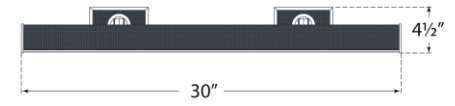

TEAR SHEET

Halwell 30" Picture Light

Item # CHD 2586PN/NRT

Designer: Chapman & Myers

Height: 2.75" - 4.5"

Width: 30"

Extension: 6.25" - 8.25"

Backplate: 2.75" x 4.5" Rectangle

Finishes: AB/NRT, BZ/NRT, PN/NRT

Socket: 2 - E26 Keyless

Wattage: 2 - 8 LED T9

Weight: 7 Pounds

Note: UL Only | Requires Smaller Outlet Box

Top View

Side View

Front View