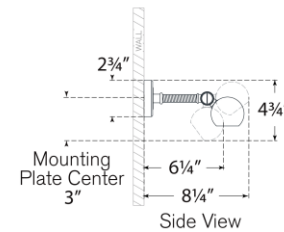

TEAR SHEET

Halwell 30" Picture Light

Item # CHD 2586PN/NRT

Designer: Chapman & Myers

Height: 2.75" - 4.5"

Width: 30"

Extension: 6.25" - 8.25"

Backplate: 2.75" x 4.5" Rectangle

Finishes: AB/NRT, BZ/NRT, PN/NRT

Socket: 2 - E26 Keyless

Wattage: 2 - 8 LED T9

Weight: 7 Pounds

Note: UL Only | Requires Smaller Outlet Box

Top View

Side View

Front View