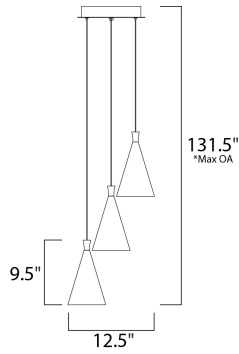

*max overall height

MEASUREMENTS

- DIMENSION : 12.5" L x 12.5" W x 9.5" H
- MAX OAH : 131.5" OAH
- CANOPY : 9.75" W x 1.5" H x 9.75" L
- HANGING WEIGHT : 6.62 lb

LAMPING

- INPUT VOLTAGE : 120V
- LUMENS : 1,512 Rated (1,110 Del.)
- BULB : 3 x 7.2W LED PCB Integrated , 22W Total
- BULB INCLUDED : (Integrated)
- DIMMABLE : Triac CL
- CRI : 80+ CRI
- COLOR_TEMP : 3000K