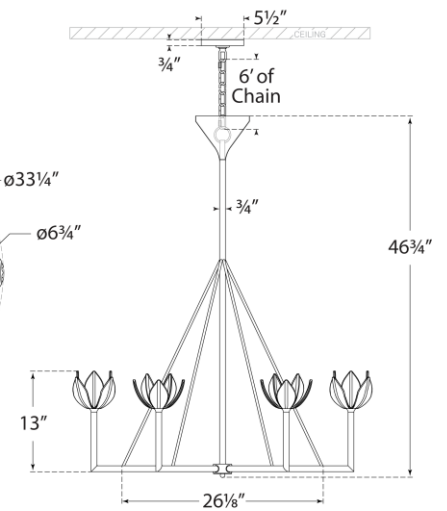

TEAR SHEET

Alberto Large Single Tier Chandelier

Item # JN 5004AB

Designer: Julie Neill

Height: 46.75"

Width: 40"

Canopy: 5.5" Round

Finishes: AB, ABL, AGL, BSL, PW

Socket: 6 - E12 Candelabra

Wattage: 6 - 60 G16.5

Note: UL Only

Top View

Front View