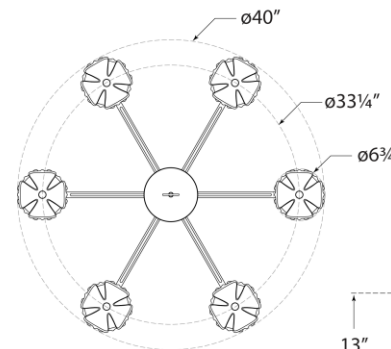

TEAR SHEET

Alberto Large Single Tier Chandelier

Item # JN 5004AB

Designer: Julie Neill

Height: 46.75"

Width: 40"

Canopy: 5.5" Round

Finishes: AB, ABL, AGL, BSL, PW

Socket: 6 - E12 Candelabra

Wattage: 6 - 60 G16.5

Note: UL Only

Top View

Front View